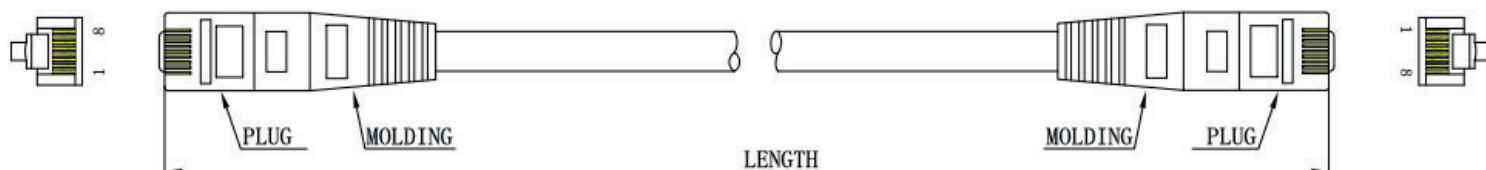

TECHNICAL DRAWING

ORDERING INFORMATION

	Pink Pantone 2450c	Grey Pantone Cool Grey 3c	Red Pantone 186c	Green Pantone 3415c	Blue Pantone 7691c	Yellow Pantone 143c	Black Pantone Black 6c	Violet Pantone 7677c	White Between RAL 9003 & 9010	Orange Pantone 1575c	Brown Pantone 7518c
0.25M							67-6002				
0.3M	67-0003	67-1003	67-2003	67-3003	67-4003	67-5003	67-6003	67-7003	67-8003	67-9003	
0.5M	67-0005	67-1005	67-2005	67-3005	67-4005	67-5005	67-6005	67-7005	67-8005	67-9005	B67-0005
1M	67-0010	67-1010	67-2010	67-3010	67-4010	67-5010	67-6010	67-7010	67-8010	67-9010	B67-0010
1.5M	67-0015	67-1015	67-2015	67-3015	67-4015	67-5015	67-6015	67-7015	67-8015	67-9015	B67-0015
2M	67-0020	67-1020	67-2020	67-3020	67-4020	67-5020	67-6020	67-7020	67-8020	67-9020	B67-0020
2.5M		67-1025	67-2025	67-3025	67-4025	67-5025					
3M	67-0030	67-1030	67-2030	67-3030	67-4030	67-5030	67-6030	67-7030	67-8030	67-9030	B67-0030
4M	67-0040	67-1040	67-2040	67-3040	67-4040	67-5040	67-6040	67-7040	67-8040	67-9040	
5M	67-0050	67-1050	67-2050	67-3050	67-4050	67-5050	67-6050	67-7050	67-8050	67-9050	B67-0050
6M	67-0060	67-1060	67-2060	67-3060	67-4060	67-5060	67-6060	67-7060	67-8060	67-9060	
7M	67-0070	67-1070	67-2070	67-3070	67-4070	67-5070	67-6070	67-7070	67-8070	67-9070	
8M	67-0080	67-1080	67-2080	67-3080	67-4080	67-5080	67-6080	67-7080	67-8080	67-9080	
10M	67-0100	67-1100	67-2100	67-3100	67-4100	67-5100	67-6100	67-7100	67-8100	67-9100	B67-0100
15M	67-0150	67-1150	67-2150	67-3150	67-4150	67-5150	67-6150	67-7150	67-8150	67-9150	
20M	67-0200	67-1200	67-2200	67-3200	67-4200	67-5200	67-6200	67-7200	67-8200	67-9200	B67-0200
25M		67-1250									
30M	67-0300	67-1300	67-2300	67-3300	67-4300	67-5300	67-6300	67-7300	67-8300	67-9300	B67-0300