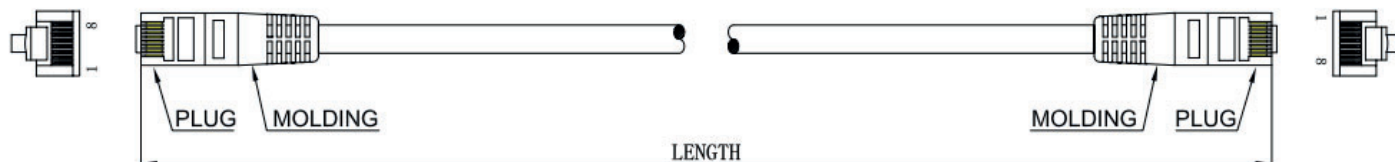

NETSHOP NETWORK PATCH LEADS

Cat6 PVC

FEATURES

- Category 6 Network Patch Leads
- Flush Moulded Strain Relief Boot
- Stranded Copper 7/0.2 24AWG
- Constructed with RJ45 Plugs
- 10/100/1000 Base-T Gigabit Ethernet
- Individually bagged
- Available in 10 different colours

DESCRIPTION

Netshop PVC Category 6 U/UTP Leads are manufactured, tested and verified to the ISO11801 Class D+ and ANSI/EIA/TIA standards for enhanced performance. They are constructed with RJ45 plugs and quality UL approved Stranded Category 6 Cable.

These are available in 13 different lengths and manufactured in 10 colours

TECHNICAL DRAWING

ORDERING INFORMATION

	Pink	Grey	Red	Green	Blue	Yellow	Black	Violet	White	Orange
0.3M	60-0003	60-1003	60-2003	60-3003	60-4003	60-5003	60-6003	60-7003	60-8003	60-9003
0.5M	60-0005	60-1005	60-2005	60-3005	60-4005	60-5005	60-6005	60-7005	60-8005	60-9005
1M	60-0010	60-1010	60-2010	60-3010	60-4010	60-5010	60-6010	60-7010	60-8010	60-9010
1.5M	60-0015	60-1015	60-2015	60-3015	60-4015	60-5015	60-6015	60-7015	60-8015	60-9015
2M	60-0020	60-1020	60-2020	60-3020	60-4020	60-5020	60-6020	60-7020	60-8020	60-9020
2.5M		60-1025	60-2025	60-3025	60-4025	60-5025				
3M	60-0030	60-1030	60-2030	60-3030	60-4030	60-5030	60-6030	60-7030	60-8030	60-9030
4M	60-0040	60-1040	60-2040	60-3040	60-4040	60-5040	60-6040	60-7040	60-8040	60-9040
5M	60-0050	60-1050	60-2050	60-3050	60-4050	60-5050	60-6050	60-7050	60-8050	60-9050
8M	60-0080	60-1080	60-2080	60-3080	60-4080	60-5080	60-6080	60-7080	60-8080	60-9080
10M	60-0100	60-1100	60-2100	60-3100	60-4100	60-5100	60-6100	60-7100	60-8100	60-9100
15M	60-0150	60-1150	60-2150	60-3150	60-4150	60-5150	60-6150	60-7150	60-8150	60-9150
20M	60-0200	60-1200	60-2200	60-3200	60-4200	60-5200	60-6200	60-7200	60-8200	60-9200
30M	60-0300	60-1300	60-2300	60-3300	60-4300	60-5300	60-6300	60-7300	60-8300	60-9300