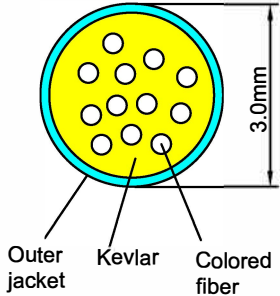

1 2 3 4 5 6 7 8 9

A

A

Side A

Side B

12F MPO Elite Connector Female(Aqua)

12F LSZH OM4 Micro Cable Jacket (Aqua)

Position	1	2	3	4	5	6	7	8	9	10	11	12
Fiber Color	Blue	Orange	Green	Brown	Grey	White	Red	Black	Yellow	Violet	Pink	Aqua

Side A

Position	1	2	3	4	5	6	7	8	9	10	11	12
Fiber Color	Aqua	Pink	Violet	Yellow	Black	Red	White	Grey	Brown	Green	Orange	Blue

Side B

Optical Performance Index

Type	MPO/PC
Parameter	
Wavelength	850nm&1300nm
IL	≤0.35dB
RL	≥25dB

LENGTH TOLERANCE:

LENGTH(L)	TOLERANCE
<1M	+50mm/-0
<1M≤10M	+150mm/-0
<10M≤30M	+150mm/-0
≥30M	+1%mm/-0

Units	mm
Version	
Scale	

Designed	wang	2021.03.05
Checked	sun	2021.03.05
Approved	sun	2021.03.05

DESC.	12F MPO-12F MPO-OM4
DRG.No.	202103050005