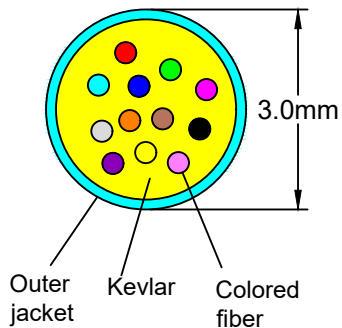

Side A

Side B

24F MPO Connector Female

24F SM Micro CPR Cable

Position	1	2	3	4	5	6	7	8	9	10	11	12
Fiber Color	Blue	Orange	Green	Brown	Grey	White	Red	Black	Yellow	Purple	Pink	Aqua
Position	13	14	15	16	17	18	19	20	21	22	23	24
Fiber Color	Blue/T	Orange/T	Green/T	Brown/T	Grey/T	White/T	Red/T	Black/T	Yellow/T	Purple/T	Pink/T	Aqua/T

Position	1	2	3	4	5	6	7	8	9	10	11	12
Fiber Color	Aqua	Pink	Purple	Yellow	Black	Red	White	Grey	Brown	Green	Orange	Blue
Position	13	14	15	16	17	18	19	20	21	22	23	24
Fiber Color	Aqua/T	Pink/T	Purple/T	Yellow/T	Black/T	Red/T	White/T	Grey/T	Brown/T	Green/T	Orange/T	Blue/T

Side A

Side B

/T=With Tracer

Optical Performance Index

Type	MTP/PC
Wavelength	850nm&1300nm
IL	≤0.35dB
RL	≥20dB

LENGTH TOLERANCE:

LENGTH(L)	TOLERANCE
<1M	+50mm/-0
<1M≤10M	+150mm/-0
<10M≤30M	+150mm/-0
≥30M	+1%mm/-0