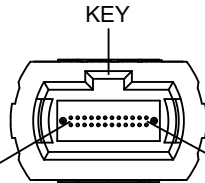

Side A

Side B

24F MPO Connector Female

24F MM Micro Cca Cable

Position	1	2	3	4	5	6	7	8	9	10	11	12
Fiber Color	Blue	Orange	Green	Brown	Grey	White	Red	Black	Yellow	Purple	Pink	Aqua
Position	13	14	15	16	17	18	19	20	21	22	23	24
Fiber Color	Blue/T	Orange/T	Green/T	Brown/T	Grey/T	White/T	Red/T	Black/T	Yellow/T	Purple/T	Pink/T	Aqua/T

Position	1	2	3	4	5	6	7	8	9	10	11	12
Fiber Color	Aqua	Pink	Purple	Yellow	Black	Red	White	Grey	Brown	Green	Orange	Blue
Position	13	14	15	16	17	18	19	20	21	22	23	24
Fiber Color	Aqua/T	Pink/T	Purple/T	Yellow/T	Black/T	Red/T	White/T	Grey/T	Brown/T	Green/T	Orange/T	Blue/T