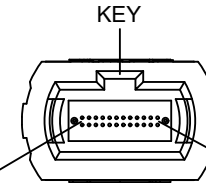

Side A

Side B

24F MPO Connector Female

24F MM Micro Cca Cable

Position	1	2	3	4	5	6	7	8	9	10	11	12
Fiber Color	Blue	Orange	Green	Brown	Grey	White	Red	Black	Yellow	Purple	Pink	Aqua
Position	13	14	15	16	17	18	19	20	21	22	23	24
Fiber Color	Blue/T	Orange/T	Green/T	Brown/T	Grey/T	White/T	Red/T	Black/T	Yellow/T	Purple/T	Pink/T	Aqua/T