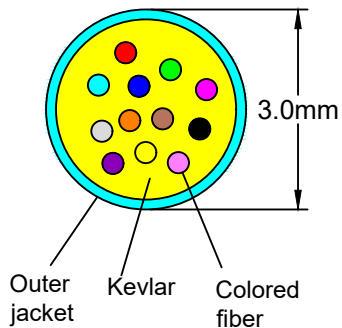

Side A

Side B

24F MPO Connector Female

24F MM Micro Cca Cable

Position	1	2	3	4	5	6	7	8	9	10	11	12
Fiber Color	Blue	Orange	Green	Brown	Grey	White	Red	Black	Yellow	Purple	Pink	Aqua
Position	13	14	15	16	17	18	19	20	21	22	23	24
Fiber Color	Blue/T	Orange/T	Green/T	Brown/T	Grey/T	White/T	Red/T	Black/T	Yellow/T	Purple/T	Pink/T	Aqua/T

Position	1	2	3	4	5	6	7	8	9	10	11	12
Fiber Color	Aqua	Pink	Purple	Yellow	Black	Red	White	Grey	Brown	Green	Orange	Blue
Position	13	14	15	16	17	18	19	20	21	22	23	24
Fiber Color	Aqua/T	Pink/T	Purple/T	Yellow/T	Black/T	Red/T	White/T	Grey/T	Brown/T	Green/T	Orange/T	Blue/T

Side A

Side B

/T=With Tracer

Optical Performance Index

Type	MTP/PC
Wavelength	850nm&1300nm
IL	≤0.35dB
RL	≥20dB

LENGTH TOLERANCE:

LENGTH(L)	TOLERANCE
<1M	+50mm/-0
<1M≤10M	+150mm/-0
<10M≤30M	+150mm/-0
≥30M	+1%mm/-0