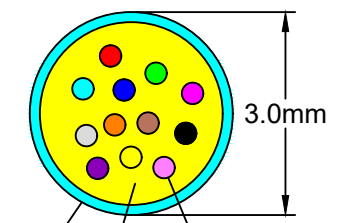

Side A

24F MPO Elite Connector Female

24F OS2 Micro CPR Cable

Breakout Module

Side B

2mm Duplex Furcation Tubing

LC Duplex Connector

500 ± 50

KEY

Position	1	2	3	4	5	6	7	8	9	10	11	12
Fiber Color	Blue	Orange	Green	Brown	Grey	White	Red	Black	Yellow	Purple	Pink	Aqua
Position	13	14	15	16	17	18	19	20	21	22	23	24
Fiber Color	Blue/T	Orange/T	Green/T	Brown/T	Grey/T	White/T	Red/T	Black/T	Yellow/T	Purple/T	Pink/T	Aqua/T

Side A

/T=With Tracer

Optical Performance Index

Parameter	Type	MPO/PC	LC/UPC
Wavelength		850nm&1300nm	850nm&1300nm
IL		≤0.35dB	≤0.3dB
RL		≥20dB	≥20dB

Outer jacket
Kevlar
Colored fiber

LENGTH TOLERANCE:

LENGTH(L)	TOLERANCE
< 1M	+50mm/-0
< 1M≤10M	+150mm/-0
< 10M≤30M	+150mm/-0
≥30M	+1%mm/-0

Designed	wang	2022.09.07
Checked	sun	2022.09.07
Approved	sun	2022.09.07
Units	mm	
Version	A0	
Scale		

sheet 1 of 1

MPO-24BO9LC5