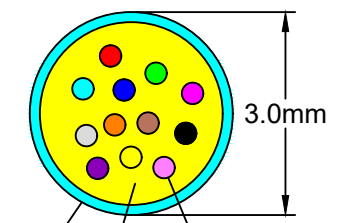

Side A

24F MPO Elite Connector Female

24F MM Micro CPR Cable

Breakout Module

Side B

2mm Duplex Furcation Tubing

LC Duplex Connector

500 ± 50

KEY

Position	1	2	3	4	5	6	7	8	9	10	11	12
Fiber Color	Blue	Orange	Green	Brown	Grey	White	Red	Black	Yellow	Purple	Pink	Aqua
Position	13	14	15	16	17	18	19	20	21	22	23	24
Fiber Color	Blue/T	Orange/T	Green/T	Brown/T	Grey/T	White/T	Red/T	Black/T	Yellow/T	Purple/T	Pink/T	Aqua/T

Side A

/T=With Tracer

Optical Performance Index

Parameter	Type	MPO/PC	LC/UPC
Wavelength		850nm&1300nm	850nm&1300nm
IL		≤0.35dB	≤0.3dB
RL		≥20dB	≥20dB

Outer jacket
Kevlar
Colored fiber

LENGTH TOLERANCE:

LENGTH(L)	TOLERANCE
< 1M	+50mm/-0
< 1M≤10M	+150mm/-0
< 10M≤30M	+150mm/-0
≥30M	+1%mm/-0

Designed	wang	2022.09.07
Checked	sun	2022.09.07
Approved	sun	2022.09.07
Units	mm	
Version	A0	
Scale		

sheet 1 of 1

MPO-24BO4LC5