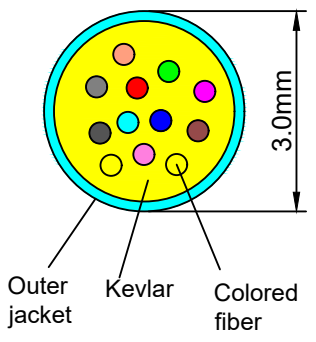

Key up  
Side A  
16F MPO Connector

Key up  
Side B  
16F Micro CPR Cable Jacket

KEY

Position	1	2	3	4	5	6	7	8	9	10	11	12	13	14	15	16
Fiber Color	Blue	Orange	Green	Brown	Grey	White	Red	Black	Yellow	Violet	Pink	Aqua	Blue	Orange	Green	Brown

Side A

KEY

Position	1	2	3	4	5	6	7	8	9	10	11	12	13	14	15	16
Fiber Color	Brown	Green	Orange	Blue	Aqua	Pink	Violet	Yellow	Black	Red	White	Grey	Brown	Green	Orange	Blue

Side B

Connector A	1	2	3	4	5	6	7	8	9	10	11	12	13	14	15	16
Fiber Color	Blue	Orange	Green	Brown	Grey	White	Red	Black	Yellow	Violet	Pink	Aqua	Blue	Orange	Green	Brown
Connector B	16	15	14	13	12	11	10	9	8	7	6	5	4	3	2	1