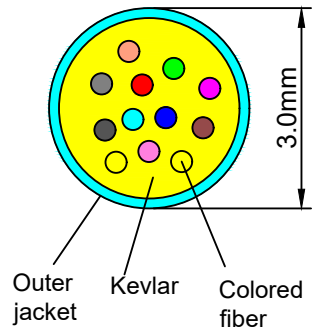

Side A

Side B

Connector A	1	2	3	4	5	6	7	8	9	10	11	12	13	14	15	16
Fiber Color	Blue	Orange	Green	Brown	Grey	White	Red	Black	Yellow	Violet	Pink	Aqua	Blue	Orange	Green	Brown
Connector B	16	15	14	13	12	11	10	9	8	7	6	5	4	3	2	1

LENGTH TOLERANCE:

LENGTH(L)	TOLERANCE			Designed	wang	2021.03.27		
< 1M	+50mm/-0		mm	Checked	sun	2021.03.27		
< 1M≤10M	+150mm/-0			Aproved	sun	2021.03.27		
< 10M≤30M	+150mm/-0							
≥30M	+1%mm/-0	Units	mm					
		Version	A0					
		Scale		sheet 1 of 1				