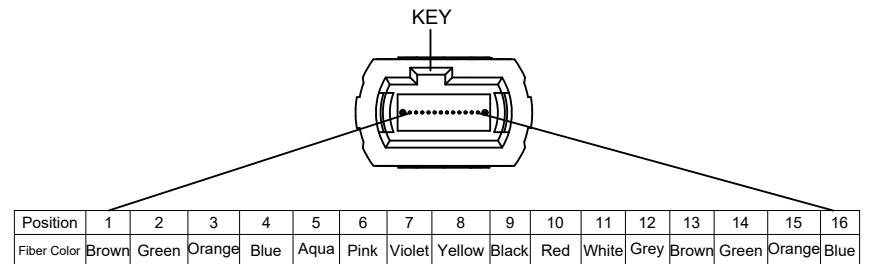

Side A

Side B

Connector A	1	2	3	4	5	6	7	8	9	10	11	12	13	14	15	16
Fiber Color	Blue	Orange	Green	Brown	Grey	White	Red	Black	Yellow	Violet	Pink	Aqua	Blue	Orange	Green	Brown
Connector B	16	15	14	13	12	11	10	9	8	7	6	5	4	3	2	1

LENGTH TOLERANCE:

LENGTH(L)	TOLERANCE			Designed	wang	2021.03.27		
< 1M	+50mm/-0		mm	Checked	sun	2021.03.27		
< 1M≤10M	+150mm/-0			Aproved	sun	2021.03.27		
< 10M≤30M	+150mm/-0							
≥30M	+1%mm/-0	Units	mm					
		Version	A0					
		Scale		sheet 1 of 1				