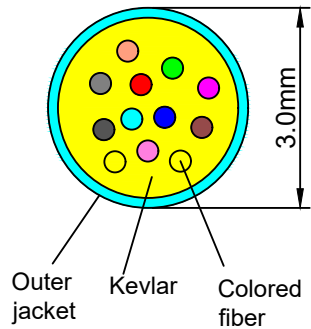

Side A

Side B

- 1
- 16
- 2
- 15
- 3
- 14
- 4
- 13
- 5
- 12
- 6
- 11
- 7
- 10
- 8
- 9

| | | | | | | | | | | | | | | | | |
|-------------|------|--------|-------|-------|------|-------|-----|-------|--------|--------|------|------|------|--------|-------|-------|
| Position | 1 | 2 | 3 | 4 | 5 | 6 | 7 | 8 | 9 | 10 | 11 | 12 | 13 | 14 | 15 | 16 |
| Fiber Color | Blue | Orange | Green | Brown | Grey | White | Red | Black | Yellow | Violet | Pink | Aqua | Blue | Orange | Green | Brown |

Side A

Optical Performance Index

| Parameter | Type | MPO/APC | LC/UPC |
|------------|------|---------------|---------------|
| Wavelength | | 1310nm&1550nm | 1310nm&1550nm |
| IL | | ≤0.35dB | ≤0.2dB |
| RL | | ≥60dB | ≥50dB |

LENGTH TOLERANCE:

| LENGTH(L) | TOLERANCE | Units | | mm | Designed | wang | 2021.03.27 | MPO-16B04LC5 |
|-----------|-----------|---------|--|----|--------------|------|------------|--------------|
| <1M | +50mm/-0 | mm | | mm | Checked | sun | 2021.03.27 | |
| <1M≤10M | +150mm/-0 | mm | | mm | Approved | sun | 2021.03.27 | |
| <10M≤30M | +150mm/-0 | Version | | A0 | sheet 1 of 1 | | | CABLENET |
| ≥30M | +1%mm/-0 | Scale | | | sheet 1 of 1 | | | |