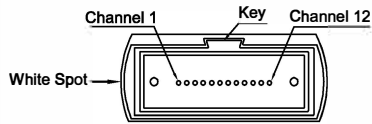

Side A

12F MPO Elite Connector
Female (Aqua)

Side B

12F LSZH OS2 CPR
Cable Jacket (Yellow)

| Position | 1 | 2 | 3 | 4 | 5 | 6 | 7 | 8 | 9 | 10 | 11 | 12 |
|-------------|------|--------|-------|-------|------|-------|-----|-------|--------|--------|------|------|
| Fiber Color | Blue | Orange | Green | Brown | Grey | White | Red | Black | Yellow | Violet | Pink | Aqua |

Side A

| Position | 1 | 2 | 3 | 4 | 5 | 6 | 7 | 8 | 9 | 10 | 11 | 12 |
|-------------|------|------|--------|--------|-------|-----|-------|------|-------|-------|--------|------|
| Fiber Color | Aqua | Pink | Violet | Yellow | Black | Red | White | Grey | Brown | Green | Orange | Blue |