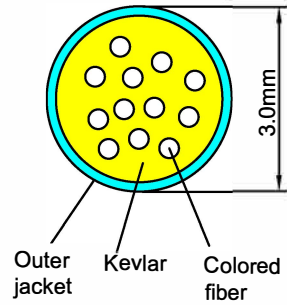

Side A

12F MPO Elite Connector
Female (Aqua)

Side B

12F LSZH OS2 CPR
Cable Jacket (Yellow)

Position	1	2	3	4	5	6	7	8	9	10	11	12
Fiber Color	Blue	Orange	Green	Brown	Grey	White	Red	Black	Yellow	Violet	Pink	Aqua

Side A

Position	1	2	3	4	5	6	7	8	9	10	11	12
Fiber Color	Aqua	Pink	Violet	Yellow	Black	Red	White	Grey	Brown	Green	Orange	Blue

Side B

Optical Performance Index

Parameter	Type	Value
	Type	MPO/PC
Wavelength		850nm&1300nm
IL		≤0.35dB
RL		≥25dB

LENGTH TOLERANCE:

LENGTH(L)	TOLERANCE
<1M	+50mm/-0
<1M≤10M	+150mm/-0
<10M≤30M	+150mm/-0
≥30M	+1%mm/-0

Units
Version
Scale

Designed	wang
Checked	sun
Approved	sun

sheet 1 of 1

MPO-12TC9MPO1