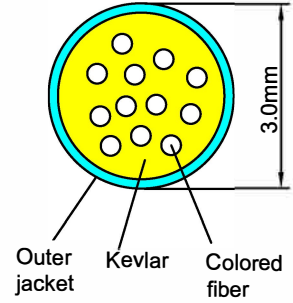

Side A  
12F MPO Elite Connector Female (Aqua)

12F LSZH OM4 CPR Cable Jacket (Aqua)

Side B

Position	1	2	3	4	5	6	7	8	9	10	11	12
Fiber Color	Blue	Orange	Green	Brown	Grey	White	Red	Black	Yellow	Violet	Pink	Aqua

Side A

Position	1	2	3	4	5	6	7	8	9	10	11	12
Fiber Color	Aqua	Pink	Violet	Yellow	Black	Red	White	Grey	Brown	Green	Orange	Blue

Side B

Optical Performance Index

Parameter	Type	Value
	Type	MPO/PC
Wavelength		850nm&1300nm
IL		≤0.35dB
RL		≥25dB

LENGTH TOLERANCE:

LENGTH(L)	TOLERANCE
<1M	+50mm/-0
<1M≤10M	+150mm/-0
<10M≤30M	+150mm/-0
≥30M	+1%mm/-0

Units	
Version	
Scale	

Designed	wang
Checked	sun
Approved	sun

MPO-12TC4MPO1

sheet 1 of 1