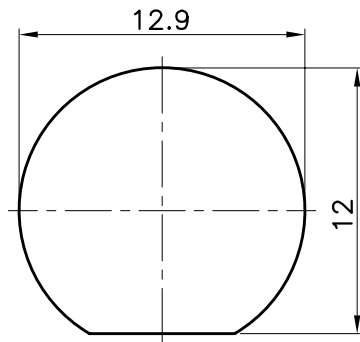

REVISIONS		
ISS	DESCRIPTION	DATE

RoHS COMPLIANT

PANEL CUTOUT

TITLE: BNC ISOLATED BULKHEAD FEMALE TO FEMALE ADAPTOR (75 ohm)

PART NO: BNC22

DR. NO: 20007-046(B016N005-75)

029

APRD:

CHKD:

DR:

UNLESS OTHERWISE SPECIFIED TOLERANCES
 0.5-6 = ±0.2
 >6-30 = ±0.4
 >30-120 = ±0.6
 >120-315 = ±1
 >315-1000 = ±1.6
 ANGLES = ±5°

DATE: 05/03/12"

UNIT: mm

SHEET: .

SCALE: 3/1

NUT	BRASS	NICKEL
WASHER	STEEL	NICKEL
BODY	BRASS	NICKEL
INSULATOR	DELRIN	WHITE
BODY	BRASS	NICKEL
INSULATOR	DELRIN	WHITE
LOCK WASHER	BRASS	NICKEL
CONTACT PIN	BRASS	GOLD
INSULATOR	DELRIN	WHITE
BODY	BRASS	NICKEL
NO.	DESCRIPTION	MATERIAL
		FINISH