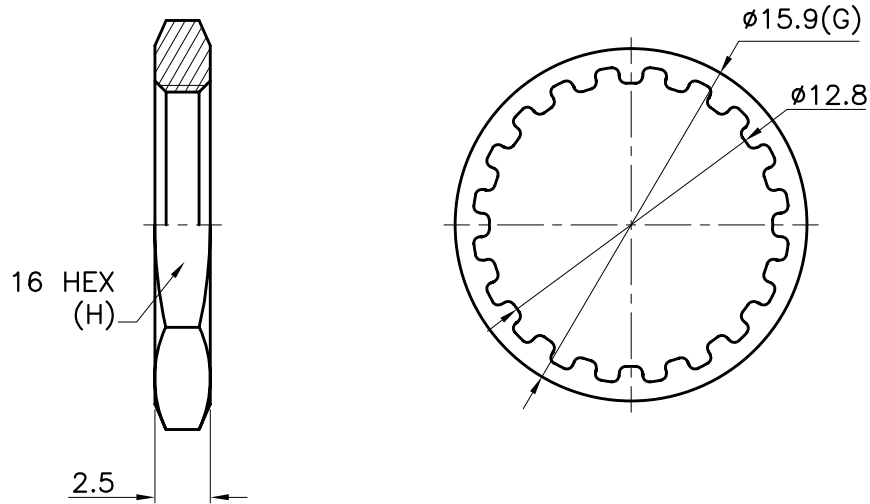

REVISIONS		
ISS	DESCRIPTION	DATE

RoHS COMPLIANT

PANEL CUTOUT

TITLE: BNC ISOLATED BULKHEAD FEMALE TO FEMALE ADAPTOR (75 ohm)

PART NO: BNC22

DR. NO: 20007-046(B016N005-75)

029

APRD:

CHKD:

DR:

UNLESS OTHERWISE SPECIFIED TOLERANCES
 0.5-6 = ±0.2
 >6-30 = ±0.4
 >30-120 = ±0.6
 >120-315 = ±1
 >315-1000 = ±1.6
 ANGLES = ±5°

DATE: 05/03/12"

UNIT: mm

SHEET: .

SCALE: 3/1

NUT	BRASS	NICKEL
WASHER	STEEL	NICKEL
BODY	BRASS	NICKEL
INSULATOR	DELRIN	WHITE
BODY	BRASS	NICKEL
INSULATOR	DELRIN	WHITE
LOCK WASHER	BRASS	NICKEL
CONTACT PIN	BRASS	GOLD
INSULATOR	DELRIN	WHITE
BODY	BRASS	NICKEL
NO.	DESCRIPTION	MATERIAL
		FINISH