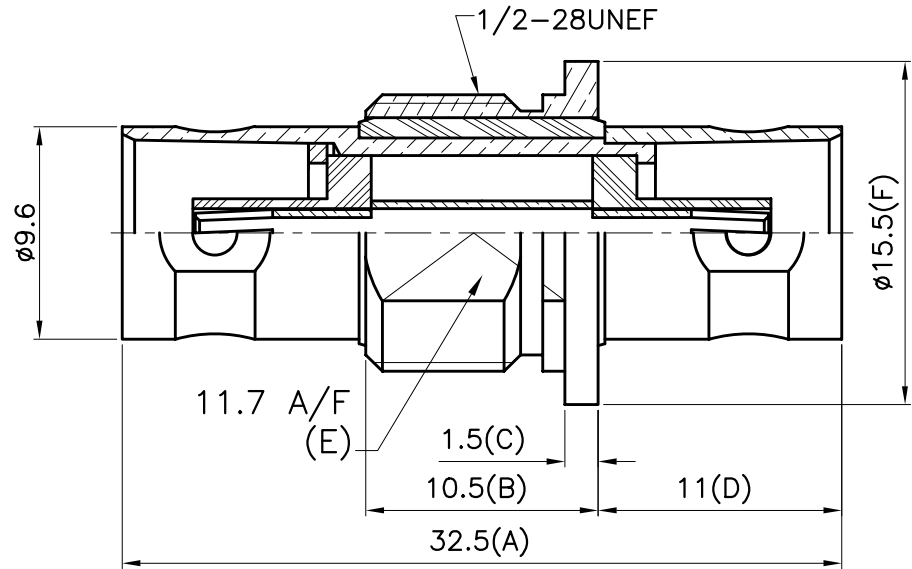

REVISIONS		
ISS	DESCRIPTION	DATE

RoHS COMPLIANT

PANEL CUTOUT

TITLE: BNC ISOLATED BULKHEAD FEMALE TO FEMALE ADAPTOR (75 ohm)

PART NO: BNC22

DR. NO: 20007-046(B016N005-75)

029

APRD:

CHKD:

DR:

UNLESS OTHERWISE SPECIFIED TOLERANCES
 0.5-6 = ±0.2
 >6-30 = ±0.4
 >30-120 = ±0.6
 >120-315 = ±1
 >315-1000 = ±1.6
 ANGLES = ±5°

DATE: 05/03/12"

UNIT: mm

SHEET: .

SCALE: 3/1

NUT	BRASS	NICKEL
WASHER	STEEL	NICKEL
BODY	BRASS	NICKEL
INSULATOR	DELRIN	WHITE
BODY	BRASS	NICKEL
INSULATOR	DELRIN	WHITE
LOCK WASHER	BRASS	NICKEL
CONTACT PIN	BRASS	GOLD
INSULATOR	DELRIN	WHITE
BODY	BRASS	NICKEL
NO.	DESCRIPTION	MATERIAL
		FINISH