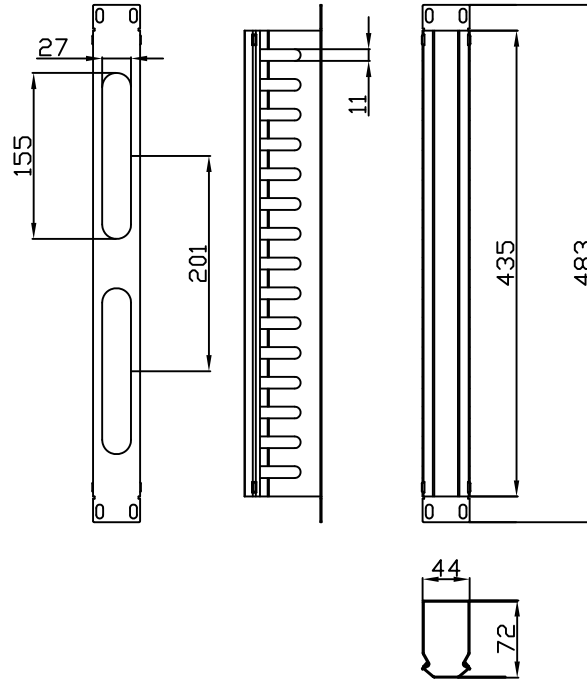

B

B

C

C

D

D

Specification :

Material: SPCC
 Color: RAL9005(Black)
 1U metal cable duct, with top cover

GENERAL TOLERANCE OF DIMENSIONS X.XXX ±0.005 X.XX ±0.05 X.X ±0.1	DRAWING	23.MAR.2016	Wills	VELOCITY
	CHECK	23.MAR.2016	Celine	
	APPROVAL	23.MAR.2016	Bency	
	DATE	NAME	ITEM NO.: 72 2678	
SCALE	1/2 (A4)	UNIT	mm	DES.: 1U metal cable duct, with top cover, Black color RAL9005
DRAWING NO. 72 2678		DRAWING CLASSIFICATION		SHEET 1 OF 1

1

2

0

3

4

10cm

5

6