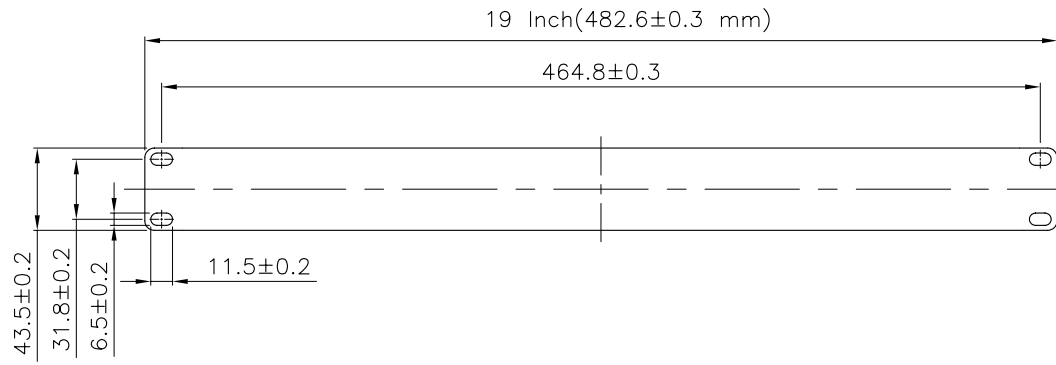

SCALE 1/5

Specification :

Material :
 1. Panel : SPCC, 1.5 mm thickness with Black color painted.

	DSGN	Wei	18.JUN.2009	ITEM NO: JE314/1
	CHK	kli	18.JUN.2009	
	UNIT	M/M	APPR	Yty
SCALE	1/4	1 unit Blank Panel,BK		
DWG NO: JE314/1	Velocity			