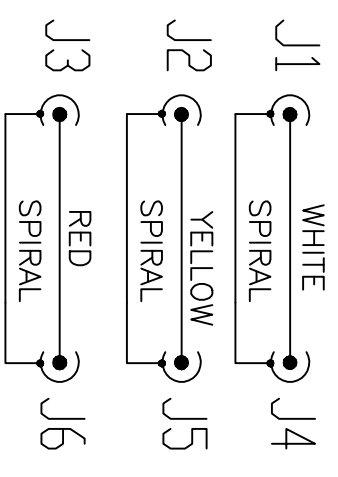

REQUIREMENTS:

1:100% short,open and miss wire test.

⑤	MOLDED	RED 45P PVC	8.4	G
④	MOLDED	YELLOW 45P PVC	8.4	G
③	MOLDED	WHITE 45P PVC	8.4	G
②	CONNECTOR	RCA TUBULAR MALE:,WHITE INSULATOR, GOLD FLASH SHELL	6	PCS
①	CABLE	(10/0.10CCS+SPIRAL28*0.10CCS+PVC)*3C JACKET:BLACK PVC OD:2.8*8.4MM	5	M

PIN OUT

Itemref	Quantity	Title/Name,designation,material,dimension etc	Article No./Reference
Designed by ACHY		Checked by HELEN	Date MARCH 4,2012
		Approved by - date MARCH 4,2012	File name RCA/M3-RCA/M3-L5M