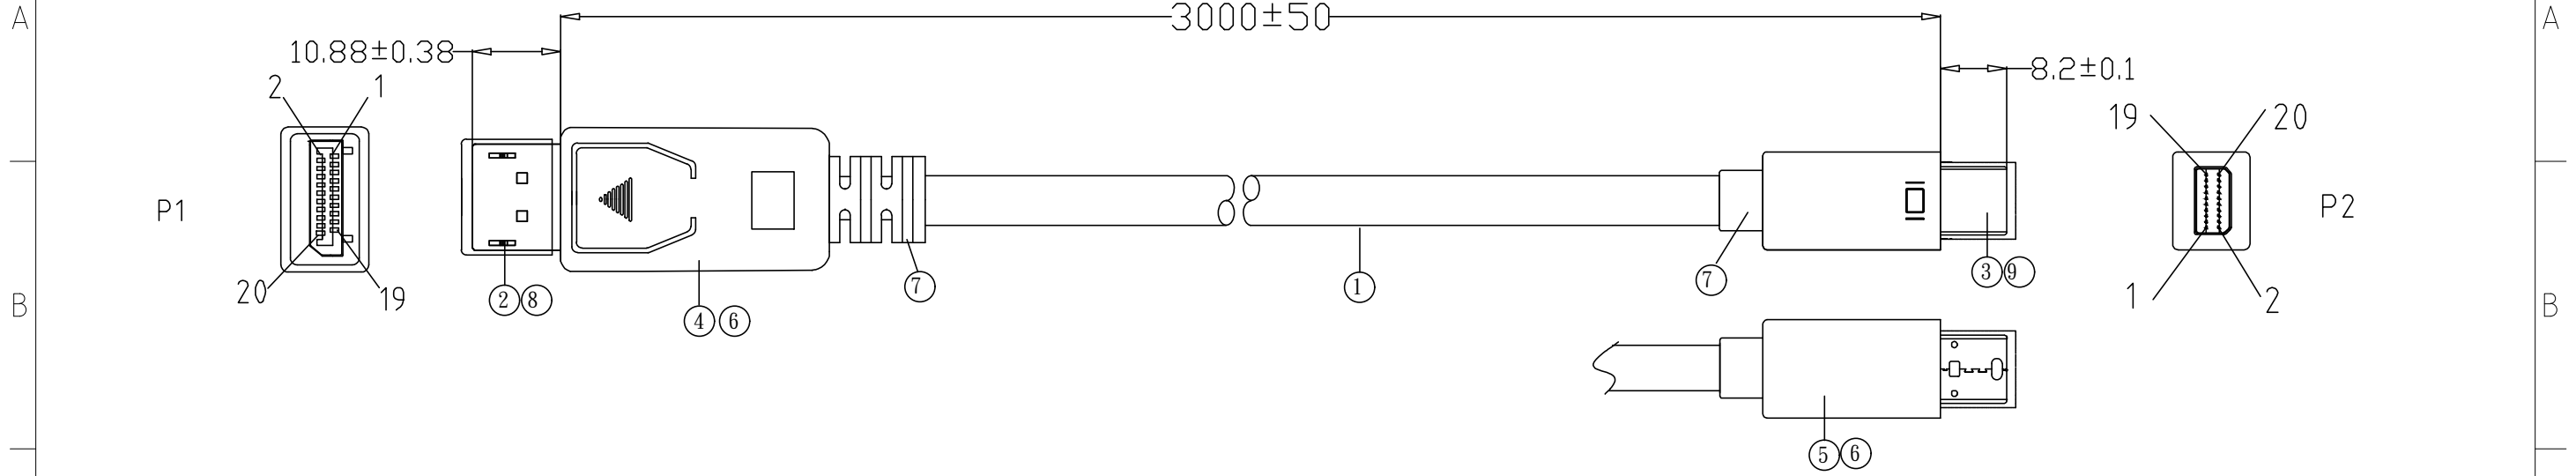

RoHS compliant

RevNo	Revision note	Date	Signature	Checked
-------	---------------	------	-----------	---------

**Electronic Tests:**

- A. Open/Short/Intermittence: 100%
- B. HI-POT:AC 150V 0.01S 1mA
- C. Insulation Resistance: DC 200V 0.01S 10M ohm (Min)
- D. Conductive Resistance: 2 ohm (Max)

⑨	DUST CAP	MINI DISPLAYPORT M LDPE	1	PCS
⑧	DUST CAP	DISPLAYPORT M LDPE	1	PCS
⑦	MOLDED	60P WHITE PVC	4	G
⑥	MOLDED	LDPE	3	G
⑤	OUTER COVER	MIMI DISPLAYPORT20PIN MALE CONNECTOR WHITE ABS Assembly TYPE OUTER COVER	1	PCS
④	OUTER COVER	DISPLAYPORT 20PIN LATCHING MALE CONNECTOR BLACK ABS Assembly TYPE OUTER COVER	1	PCS
③	CONNECTOR	MINI DISPLAYPORT 20PIN:WHITE INSULATION, Gold PLATED Pin, Gold PLATED SHELL+#32CABLE CLAMP	1	PCS
②	CONNECTOR	DISPLAYPORT 20PIN:BLACK INSULATION, Gold PLATED Pin, Gold PLATED SHELL+#32CABLE CLAMP	1	PCS
①	CABLE	32#[(7/0.08TC)*1P+(1/0.2TC+HD-PE)+FAM]*5+(7/0.08TC)*5C+AL-FOIL+DRAIN WIRE (1/0.254BC)+BRAID(80/0.12AL-MG)White PVC JACKET,OD :4.8±0.2MM MARKING:DisplayPort Cable E***** 兄 AWM STYLE 20276 80°C 30V VW-1	3000	MM
NO	NAME		Q' TY	UNIT

Ltemref	Quantity	Title/Name,designation,material,dimension etc			Article No./Reference
Designed by ACHY	Checked by HELEN	Approved by - date October.09.2018	File name	Date October.09.2018	Scale FREE
ANGLE:	<b>32-2413A</b>		<b>DP MALE TO MINI DP MALE CABLE,WHITE</b>		
UNIT:MM			Edition 1	Sheet 1/1	