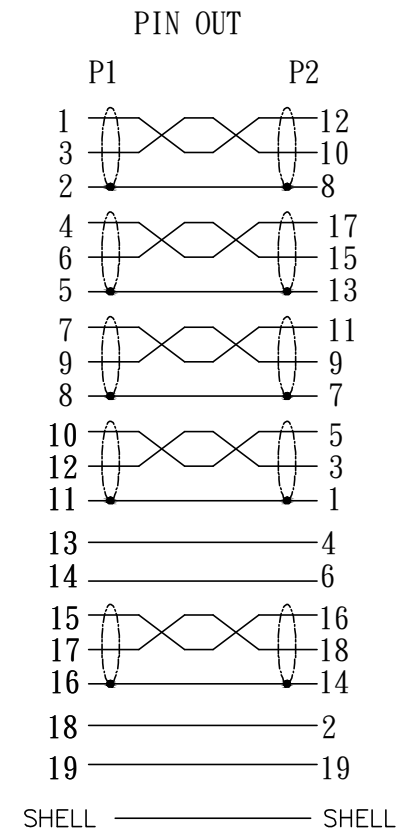

RoHS compliant

RevNo	Revision note	Date	Signature	Checked
-------	---------------	------	-----------	---------

**Electronic Tests:**

- A. Open/Short/Intermittence: 100%
- B. HI-POT:AC 150V 0.01S 1mA
- C. Insulation Resistance: DC 200V 0.01S 10M ohm (Min)
- D. Conductive Resistance: 2 ohm (Max)

⑨	DUST CAP	MINI DISPLAYPORT M LDPE	1	PCS
⑧	DUST CAP	DISPLAYPORT M LDPE	1	PCS
⑦	MOLDED	60P WHITE PVC	4	G
⑥	MOLDED	LDPE	3	G
⑤	OUTER COVER	MIMI DISPLAYPORT20PIN MALE CONNECTOR WHITE ABS Assembly TYPE OUTER COVER	1	PCS
④	OUTER COVER	DISPLAYPORT 20PIN LATCHING MALE CONNECTOR BLACK ABS Assembly TYPE OUTER COVER	1	PCS
③	CONNECTOR	MINI DISPLAYPORT 20PIN:WHITE INSULATION, Gold PLATED Pin, Gold PLATED SHELL+#32CABLE CLAMP	1	PCS
②	CONNECTOR	DISPLAYPORT 20PIN:BLACK INSULATION, Gold PLATED Pin, Gold PLATED SHELL+#32CABLE CLAMP	1	PCS
①	CABLE	32#[(7/0.08TC)*1P+(1/0.2TC+HD-PE)+FAM]*5+(7/0.08TC)*5C+AL-FOIL+DRAIN WIRE (1/0.254BC)+BRAID(80/0.12AL-MG)White PVC JACKET,OD :4.8±0.2MM MARKING:DisplayPort Cable E***** 兄 AWM STYLE 20276 80°C 30V VW-1	3000	MM
NO	NAME		Q' TY	UNIT

Ltemref	Quantity	Title/Name,designation,material,dimension etc			Article No./Reference
Designed by ACHY	Checked by HELEN	Approved by - date October.09.2018	File name	Date October.09.2018	Scale FREE
ANGLE:	<b>32-2413A</b>		<b>DP MALE TO MINI DP MALE CABLE,WHITE</b>		
UNIT:MM			Edition 1	Sheet 1/1	