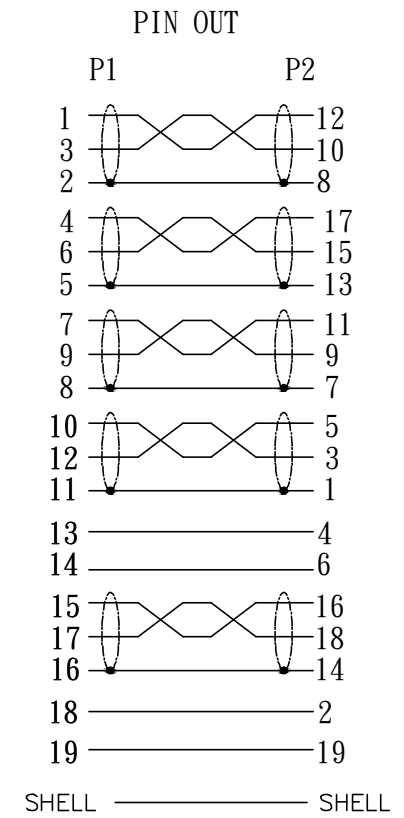

RoHS compliant

RevNo	Revision note	Date	Signature	Checked
-------	---------------	------	-----------	---------

**Electronic Tests:**

- A. Open/Short/Intermittence: 100%
- B. HI-POT:AC 150V 0.01S 1mA
- C. Insulation Resistance: DC 200V 0.01S 10M ohm (Min)
- D. Conductive Resistance: 2 ohm (Max)

⑨	DUST CAP	MINI DISPLAYPORT M LDPE	1	PCS
⑧	DUST CAP	DISPLAYPORT M LDPE	1	PCS
⑦	MOLDED	60P WHITE PVC	4	G
⑥	MOLDED	LDPE	3	G
⑤	OUTER COVER	MIMI DISPLAYPORT20PIN MALE CONNECTOR WHITE ABS Assembly TYPE OUTER COVER	1	PCS
④	OUTER COVER	DISPLAYPORT 20PIN LATCHING MALE CONNECTOR BLACK ABS Assembly TYPE OUTER COVER	1	PCS
③	CONNECTOR	MINI DISPLAYPORT 20PIN:WHITE INSULATION, Gold PLATED Pin, Gold PLATED SHELL+#32CABLE CLAMP	1	PCS
②	CONNECTOR	DISPLAYPORT 20PIN:BLACK INSULATION, Gold PLATED Pin, Gold PLATED SHELL+#32CABLE CLAMP	1	PCS
①	CABLE	32#[(7/0.08TC)*1P+D(1/0.2TC+HD-PE)+FAM]*5+(7/0.08TC)*5C+AL-FOIL+DRAIN WIRE (1/0.254BC)+BRAID(80/0.12AL-MG)White PVC JACKET,OD :4.8±0.2MM MARKING:DisplayPort Cable E***** 兄 AWM STYLE 20276 80°C 30V VW-1	2000	MM
NO	NAME		Q' TY	UNIT

Ltemref	Quantity	Title/Name,designation,material,dimension etc	Article No./Reference		
Designed by ACHY	Checked by HELEN	Approved by - date October.09.2018	File name	Date October.09.2018	Scale FREE
ANGLE:	<b>32-2412A</b>		DP MALE TO MINI DP MALE CABLE,WHITE		
UNIT:MM			Edition 1	Sheet 1/1	