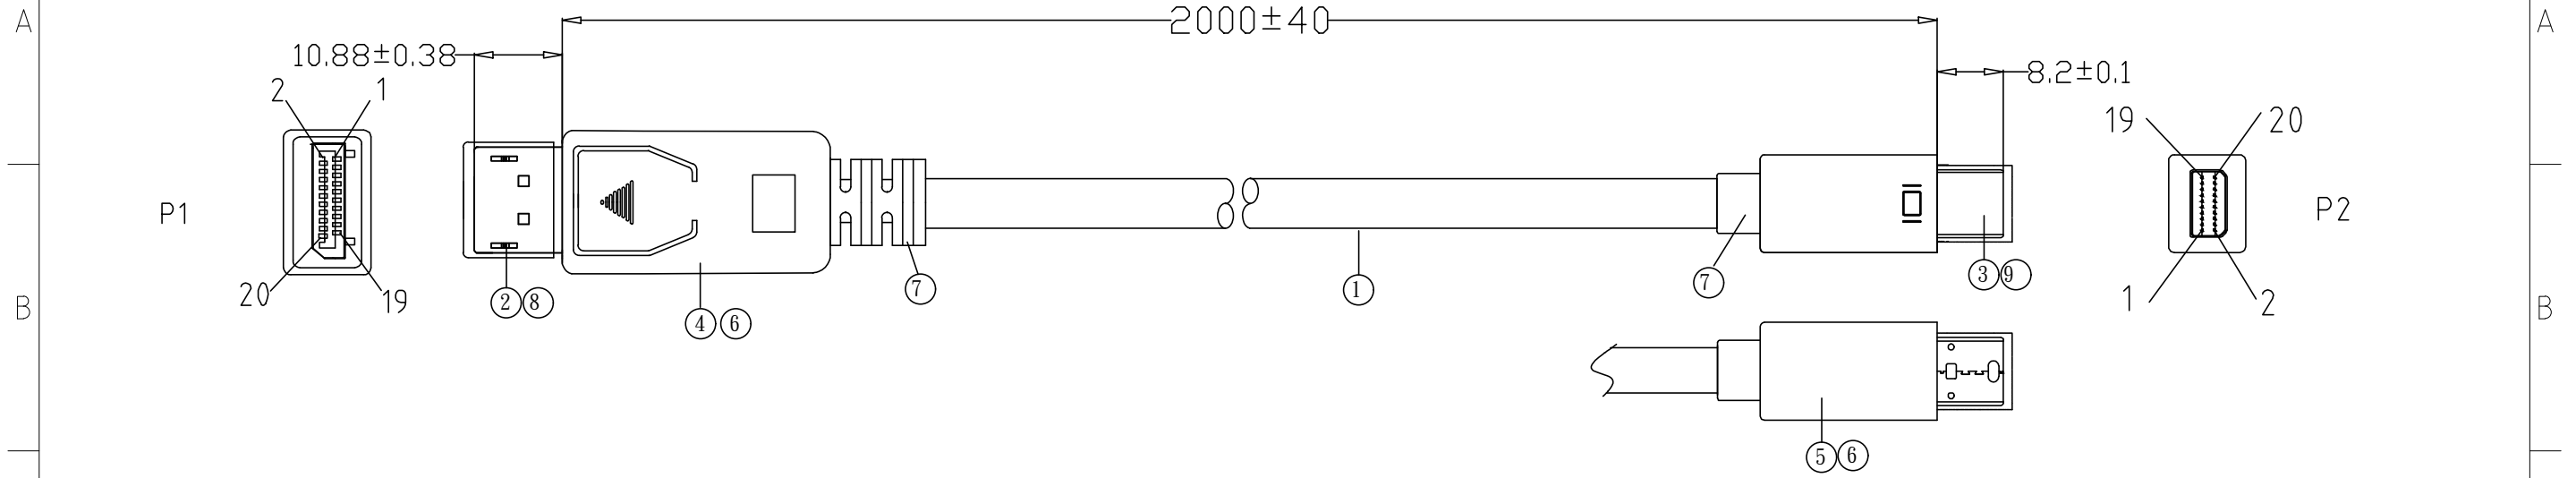

RoHS compliant

RevNo	Revision note	Date	Signature	Checked
-------	---------------	------	-----------	---------

**Electronic Tests:**

- A. Open/Short/Intermittence: 100%
- B. HI-POT:AC 150V 0.01S 1mA
- C. Insulation Resistance: DC 200V 0.01S 10M ohm (Min)
- D. Conductive Resistance: 2 ohm (Max)

⑨	DUST CAP	MINI DISPLAYPORT M LDPE	1	PCS
⑧	DUST CAP	DISPLAYPORT M LDPE	1	PCS
⑦	MOLDED	60P WHITE PVC	4	G
⑥	MOLDED	LDPE	3	G
⑤	OUTER COVER	MIMI DISPLAYPORT20PIN MALE CONNECTOR WHITE ABS Assembly TYPE OUTER COVER	1	PCS
④	OUTER COVER	DISPLAYPORT 20PIN LATCHING MALE CONNECTOR BLACK ABS Assembly TYPE OUTER COVER	1	PCS
③	CONNECTOR	MINI DISPLAYPORT 20PIN:WHITE INSULATION, Gold PLATED Pin, Gold PLATED SHELL+#32CABLE CLAMP	1	PCS
②	CONNECTOR	DISPLAYPORT 20PIN:BLACK INSULATION, Gold PLATED Pin, Gold PLATED SHELL+#32CABLE CLAMP	1	PCS
①	CABLE	32#[(7/0.08TC)*1P+D(1/0.2TC+HD-PE)+FAM]*5+(7/0.08TC)*5C+AL-FOIL+DRAIN WIRE (1/0.254BC)+BRAID(80/0.12AL-MG)White PVC JACKET,OD :4.8±0.2MM MARKING:DisplayPort Cable E***** 兄 AWM STYLE 20276 80°C 30V VW-1	2000	MM
NO	NAME		Q' TY	UNIT

Ltemref	Quantity	Title/Name,designation,material,dimension etc	Article No./Reference		
Designed by ACHY	Checked by HELEN	Approved by - date October.09.2018	File name	Date October.09.2018	Scale FREE
ANGLE:	<b>32-2412A</b>		DP MALE TO MINI DP MALE CABLE,WHITE		
UNIT:MM			Edition 1	Sheet 1/1	