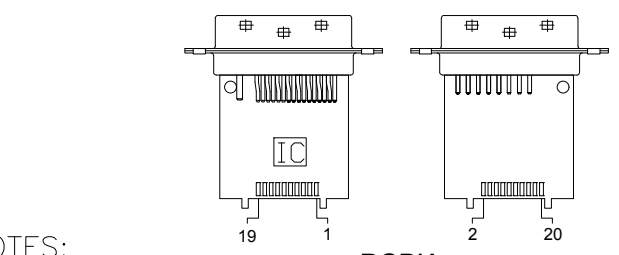

2000±30mm

MINI DISPLAYPORT PLUG

NOTES:

1:100% short,open and miss wire test.  
2:Resolution:1080P,60HZ,

⑥	OUTER MOULDED	WHITE 45P PVC	0.048	KG
⑤	INNER MOULDED	LDPE	0.024	KG
④	SCREW	#4-40UNC 2.3*45.5MM,WHITE PVC	2	PCS
③	CONNECTOR	DVI 24+1/M WITH PCB(PS8121E),BLACK INSULATION,GOLD PLATED PIN AND SHELL	1	PCS
②	CONNECTOR	MINI DISPLAYPORT MALE,BLACK INSULATOR,GOLD PLATED PIN AND SHELL	1	PCS
①	CABLE	(1P*32AWG+D+FAM)*5C+5C*32AWG+ADB,JACKET:WHITE PVC,OD:5.5±0.2MM.	2000	MM
NO.	MATERIAL	DESCRIPTION	QTY.	UNIT

Ltemref	Quantity	Title/Name,designation,material,dimension etc			Article No./Reference	
Designed by ACHY	Checked by HELEN	Approved by - date Mar 13.2018	File name DP-DVI/M/M,WHITE	Date Mar 13.2018	Scale FREE	
ANGLE:		MDP M-DVI 24+1 M CABLE,WHITE,GOLD,2M				
UNIT:MM		32-2405		Edition 1	Sheet 1/1	