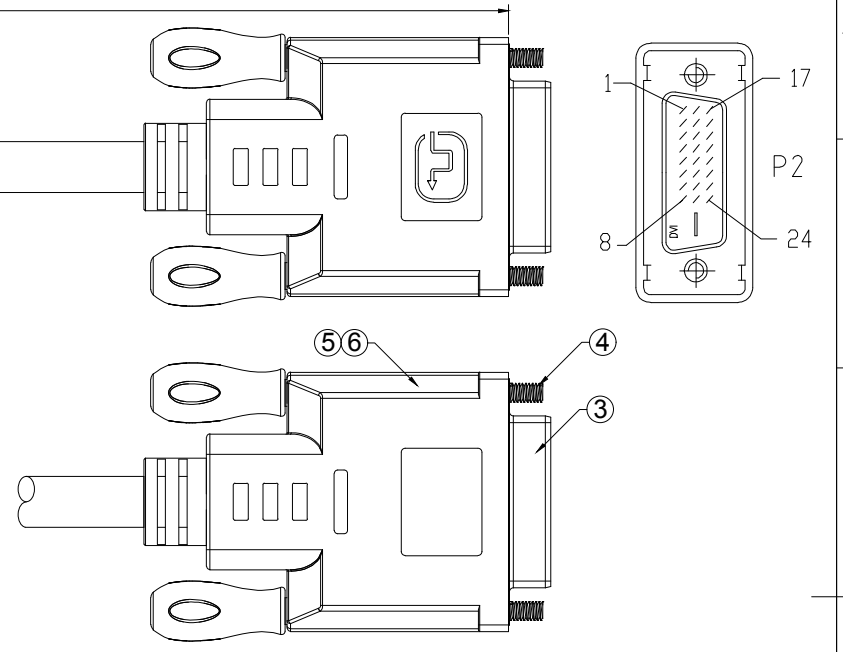

2000±30mm

MINI DISPLAYPORT PLUG

NOTES:

1:100% short,open and miss wire test.  
2:Resolution:1080P,60HZ,

⑥	OUTER MOULDED	WHITE 45P PVC	0.048	KG
⑤	INNER MOULDED	LDPE	0.024	KG
④	SCREW	#4-40UNC 2.3*45.5MM,WHITE PVC	2	PCS
③	CONNECTOR	DVI 24+1/M WITH PCB(PS8121E),BLACK INSULATION,GOLD PLATED PIN AND SHELL	1	PCS
②	CONNECTOR	MINI DISPLAYPORT MALE,BLACK INSULATOR,GOLD PLATED PIN AND SHELL	1	PCS
①	CABLE	(1P*32AWG+D+FAM)*5C+5C*32AWG+ADB,JACKET:WHITE PVC,OD:5.5±0.2MM.	2000	MM
NO.	MATERIAL	DESCRIPTION	QTY.	UNIT

Ltemref	Quantity	Title/Name,designation,material,dimension etc			Article No./Reference	
Designed by ACHY	Checked by HELEN	Approved by - date Mar 13.2018	File name DP-DVI/M/M,WHITE	Date Mar 13.2018	Scale FREE	
ANGLE:		MDP M-DVI 24+1 M CABLE,WHITE,GOLD,2M				
UNIT:MM		32-2405		Edition 1	Sheet 1/1	