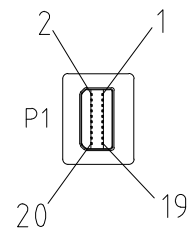

2000±30mm

MINI DISPLAYPORT PLUG

NOTES:

1:100% short,open and miss wire test.  
2:Resolution:1080P,60HZ,

⑥	OUTER MOULDED	WHITE 45P PVC	0.048	KG
⑤	INNER MOULDED	LDPE	0.024	KG
④	SCREW	#4-40UNC 2.3*45.5MM,WHITE PVC	2	PCS
③	CONNECTOR	DVI 24+1/M WITH PCB(PS8121E),BLACK INSULATION,GOLD PLATED PIN AND SHELL	1	PCS
②	CONNECTOR	MINI DISPLAYPORT MALE,BLACK INSULATOR,GOLD PLATED PIN AND SHELL	1	PCS
①	CABLE	(1P*32AWG+D+FAM)*5C+5C*32AWG+ADB,JACKET:WHITE PVC,OD:5.5±0.2MM.	2000	MM
NO.	MATERIAL	DESCRIPTION	QTY.	UNIT

Ltemref	Quantity	Title/Name,designation,material,dimension etc			Article No./Reference	
Designed by ACHY	Checked by HELEN	Approved by - date Mar 13.2018	File name DP-DVI/M/M,WHITE	Date Mar 13.2018	Scale FREE	
ANGLE:		MDP M-DVI 24+1 M CABLE,WHITE,GOLD,2M				
UNIT:MM		32-2405		Edition 1	Sheet 1/1	