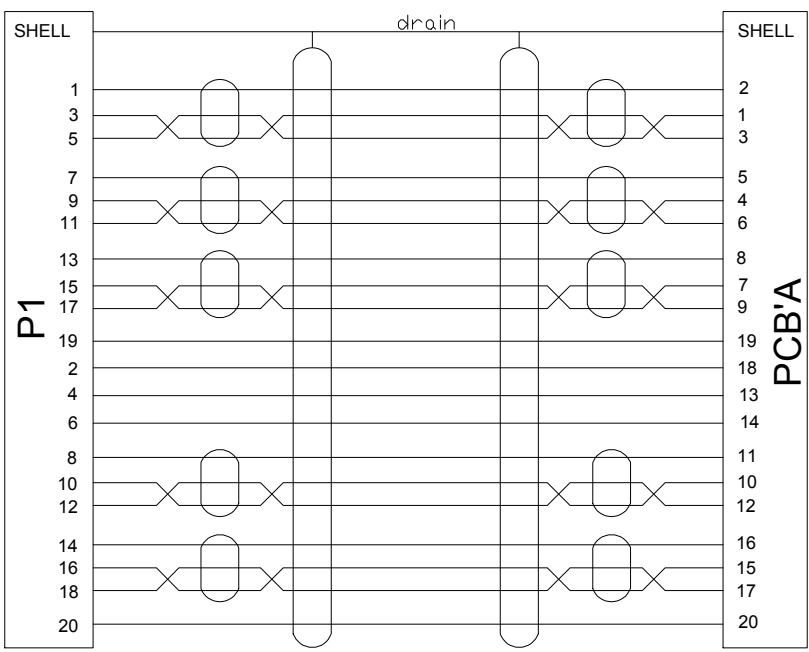

2000±30mm

MINI DISPLAYPORT PLUG

NOTES:

1:100% short,open and miss wire test.  
2:Resolution:1080P,60HZ,

⑥	OUTER MOULDED	WHITE 45P PVC	0.048	KG
⑤	INNER MOULDED	LDPE	0.024	KG
④	SCREW	#4-40UNC 2.3*45.5MM,WHITE PVC	2	PCS
③	CONNECTOR	DVI 24+1/M WITH PCB(PS8121E),BLACK INSULATION,GOLD PLATED PIN AND SHELL	1	PCS
②	CONNECTOR	MINI DISPLAYPORT MALE,BLACK INSULATOR,GOLD PLATED PIN AND SHELL	1	PCS
①	CABLE	(1P*32AWG+D+FAM)*5C+5C*32AWG+ADB,JACKET:WHITE PVC,OD:5.5±0.2MM.	2000	MM
NO.	MATERIAL	DESCRIPTION	QTY.	UNIT

Ltemref	Quantity	Title/Name,designation,material,dimension etc			Article No./Reference	
Designed by ACHY	Checked by HELEN	Approved by - date Mar 13.2018	File name DP-DVI/M/M,WHITE	Date Mar 13.2018	Scale FREE	
ANGLE:		MDP M-DVI 24+1 M CABLE,WHITE,GOLD,2M				
UNIT:MM		32-2405		Edition 1	Sheet 1/1	