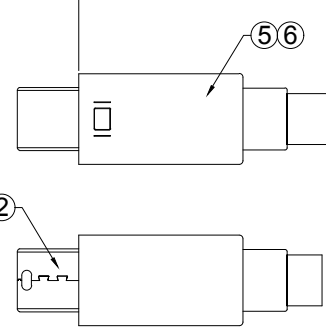

2000±30mm

MINI DISPLAYPORT PLUG

NOTES:

1:100% short,open and miss wire test.  
2:Resolution:1080P,60HZ,

⑥	OUTER MOULDED	WHITE 45P PVC	0.048	KG
⑤	INNER MOULDED	LDPE	0.024	KG
④	SCREW	#4-40UNC 2.3*45.5MM,WHITE PVC	2	PCS
③	CONNECTOR	DVI 24+1/M WITH PCB(PS8121E),BLACK INSULATION,GOLD PLATED PIN AND SHELL	1	PCS
②	CONNECTOR	MINI DISPLAYPORT MALE,BLACK INSULATOR,GOLD PLATED PIN AND SHELL	1	PCS
①	CABLE	(1P*32AWG+D+FAM)*5C+5C*32AWG+ADB,JACKET:WHITE PVC,OD:5.5±0.2MM.	2000	MM
NO.	MATERIAL	DESCRIPTION	QTY.	UNIT

Ltemref	Quantity	Title/Name,designation,material,dimension etc			Article No./Reference	
Designed by ACHY	Checked by HELEN	Approved by - date Mar 13.2018	File name DP-DVI/M/M,WHITE	Date Mar 13.2018	Scale FREE	
ANGLE:		MDP M-DVI 24+1 M CABLE,WHITE,GOLD,2M				
UNIT:MM		32-2405		Edition 1	Sheet 1/1	