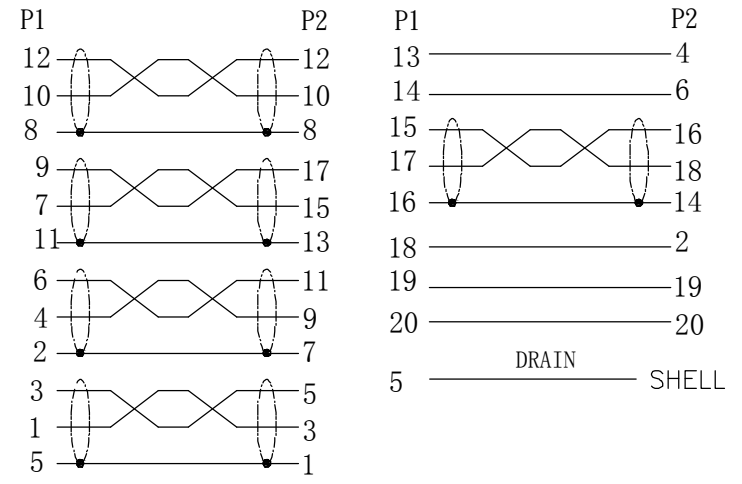

PIN OUT

NOTES:
 1:HD-TV:1080P,60HZ.
 2:RoHS Compliant.

⑦	OUTER MOULDED	WHITE 45P PVC	0.025	KG
⑥	INNER MOULDED	LDPE	0.012	KG
⑤	DP SHELL	ABS SHELL FOR MDP MALE,WHITE	1	PCS
④	HDMI SHELL	ABS SHELL FOR HDMI AM,WHITE	1	PCS
③	CONNECTOR	MDP MALE,GOLD PLATED PIN AND SHELL,WHITE INSULATION	1	PCS
②	CONNECTOR	HDMI AM WITH IC:PS8121E,GOLD PLATED PIN AND SHELL,BLACK INSULATION	1	PCS
①	CABLE	(32AWG*1P+D+FAM)*5+32AWG*5C+ADB,JACKET:WHITE PVC,OD:4.8±0.2mm	3000	MM
NO.	MATERIAL	DESCRIPTION	QTY.	UNIT

Ltemref	Quantity	Title/Name,designation,material,dimension etc	Article No./Reference		
Designed by ACHY	Checked by HELEN	Approved by - date Mar.27.2018	File name MDP-HDMI_CABLE	Date Mar.27.2018	Scale FREE
ANGLE:		MDP-HDMI,M/M CABLE,WHITE,3M			
UNIT:MM		32-2403	Edition 1	Sheet 1/1	