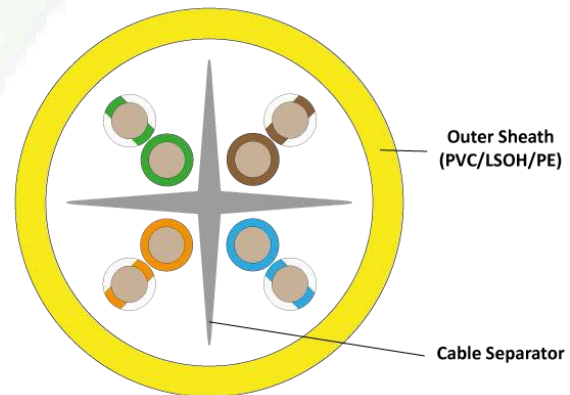

Features:

- ➔ U/UTP Construction
- ➔ LSZH Yellow Sheath
- ➔ 6.1mm Overall Diameter (Dca Version)
- ➔ Excellent NEXT and Return Loss Performance
- ➔ Meter marked from 305m to 1m for easy assessment of remaining cable
- ➔ Supplied in 305m 'Reelex' box for ease and speed of installation

Product Overview:

The Maxxam Cat6 U/UTP 4 Pair Unshielded Cable offers Cat6 standards compliant performance and supports high speed protocols up to 1G Ethernet.

The cable can be used in permanent installations and flood wiring of buildings and supports all the IP applications designed to run over Cat6.

The U/UTP construction consists of eight colour coded 24AWG polyethylene insulated conductors which are twisted together into 4 pairs and are placed around a central plastic separator that ensures excellent NEXT performance.

Technical Data:

Standards Compliant	ANSI/TIA-568-C.2, ISO/IEC 11801, BS EN 50173
Overall Diameter	6.1mm (Dca Version)
Sheath Material	LSOH, IEC60332-1
Conductor Material	Bare Solid Copper, 23AWG
Pulling Force	Max. 100N
Temperature Range	
- Storage	-40 to +70°C
- Installation	0 to 50°C
- Operation	-40 to 60°C
Mean Characteristic Impedance	100 Ohms \pm 15 Ohms @ 100MHz
Max. Delay Skew @ 100MHz	45 nsecs/100m
DC Resistance (Ω /100m) Max	9.5