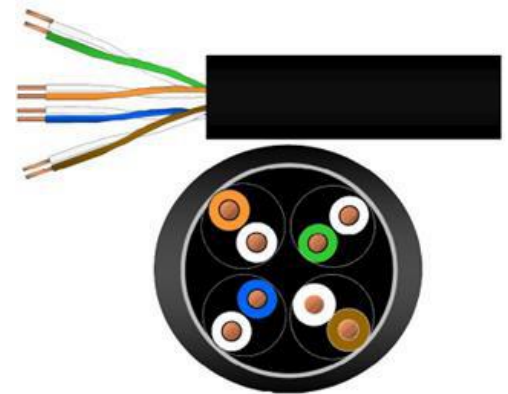

Maxxam Cat5e U/UTP XXTREME Outdoor Black Cable

- Suitable for External Applications
- 5.3mm Overall Diameter
- Excellent Crosstalk Performance
- 500m Reel
- CPR Compliant Version to Fca-s1a,d1,a1 Standards

Features:

- U/UTP Construction.
- Black PE Sheath.
- 5.3mm Overall Diameter.
- Cat5e Standards Compliant Performance
- Supplied in 500m Reel.

Product Overview:

The Maxxam XXTREME Cat5e U/UTP 4 pair Outdoor Unshielded Ethernet cable offers Cat5e standards compliant performance and supports high speed protocols up to 1G Ethernet.

The cable can be used externally between buildings and supports all the IP applications designed to run over Cat5e.

The U/UTP construction consists of eight colour coded 24AWG polyethylene insulated conductors which are twisted together into 4pairs.

The overall diameter of just 5.3mm enables tighter bend radii (just 24mm after installation) and facilitates the installation of more cables in a given size on containment.

Supplied in a 500m Reel.

Technical Data: