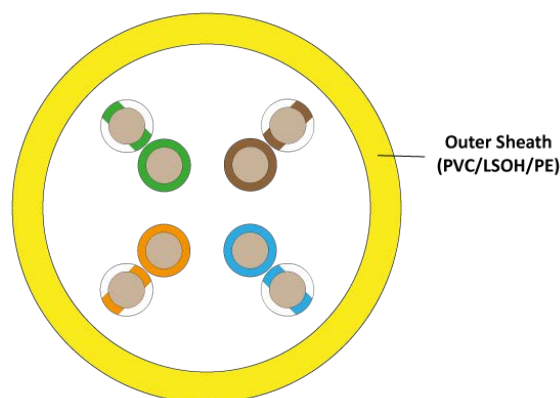

Maxxam Cat5e U/UTP Solid Yellow LSOH Cable - Dca

- ➔ Standards Compliant
- ➔ Small Overall Diameter
- ➔ Excellent Crosstalk Performance
- ➔ 305m Reelex Box
- ➔ CPR Compliant to Dca-s1a,d1,a1 Standards.

Features:

- ➔ U/UTP Construction
- ➔ Yellow LSOH Sheath
- ➔ 5.0mm Overall Diameter
- ➔ Excellent NEXT and Return Loss Performance
- ➔ Meter marked from 305m to 1m for easy assessment of remaining cable
- ➔ Supplied in 305m 'Reelex' box for ease and speed of installation

Product Overview:

The Maxxam Cat 5e U/UTP Cable offers Cat 5e standards compliant performance and supports high speed protocols up to 1G Ethernet.

The cable can be used for permanent installations and flood wiring of buildings and supports all the IP applications designed to run over Cat5e.

The U/UTP construction consists of eight colour coded 24AWG polyethylene insulated conductors which are twisted together into 4 pairs.

The overall diameter of just 5mm enables tighter bend radii (just 24mm after installation) and facilitates the installation of more cables in a given size of containment.