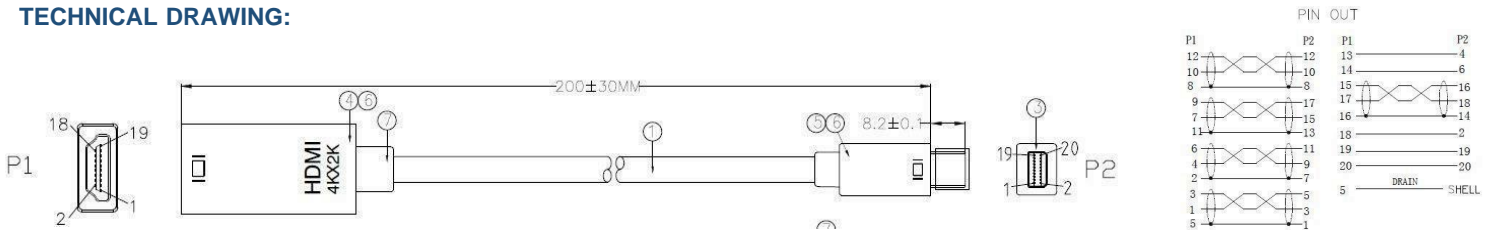

FEATURES:

- Mini DisplayPort Male – HDMI 1.4b Female Adaptor
- 20cm Lead
- White PVC Cable
- Fully Moulded

DESCRIPTION:

The Mini DisplayPort Male to HDMI adaptor enables your Mini DisplayPort supported computer to connect to an HDMI supported display screen. Simply connect the Mini DisplayPort end of the connector to your computer and plug your existing HDMI cable from the display into the adaptor. This passive adaptor supports resolution up to 4K@30Hz.

SPECIFICATIONS:

Connector - Mini DisplayPort Male – Gold Plated Shell and Pin with White Insulation

Connector – HDM I Female – Gold Plated Shell and Pin with Black Insulation

OD: 4.8±0.2mm

TECHNICAL DRAWING:

ORDERING INFORMATION:

Part Code	Description
WAV-004	20cm Mini DisplayPort Male – HDMI 1.4b (4Kx2K@30Hz) White Adaptor