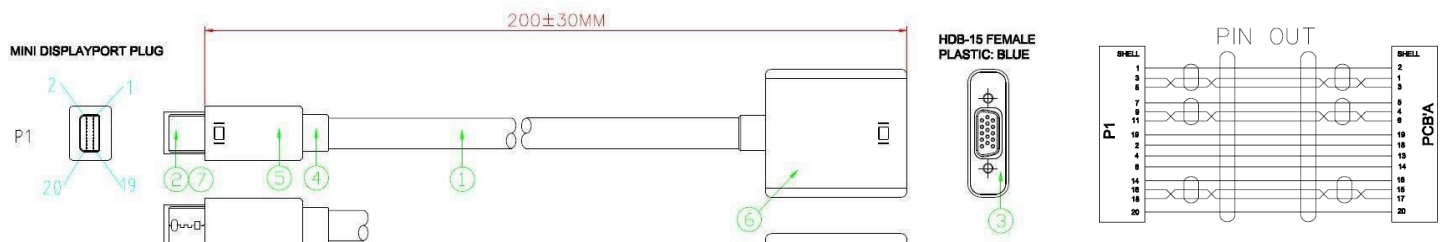

FEATURES:

- Mini DisplayPort Male – VGA Female Adaptor
- 20cm Lead
- White PVC Cable
- Fully Moulded

DESCRIPTION:

The Active Mini DisplayPort Male to VGA adaptor enables your Mini DisplayPort supported computer to connect to a VGA supported display screen. Simply connect the Mini DisplayPort end of the connector to your computer and plug your existing VGA cable from the display into the adaptor. This active adaptor supports resolution up to 1080p@60Hz.

SPECIFICATIONS:

Connector - Mini DisplayPort Male - Nickel Plated Shell with Gold Plated Pin & White Insulation

Connector – VGA Female – Nickel Plated Shell with Gold Plated Pin & Blue Insulation

OD: 5.5±0.2mm

TECHNICAL DRAWING:

ORDERING INFORMATION:

Part Code	Description
WAV-003	20cm Active Mini DisplayPort Male – VGA Female 1080p@60Hz White Adaptor