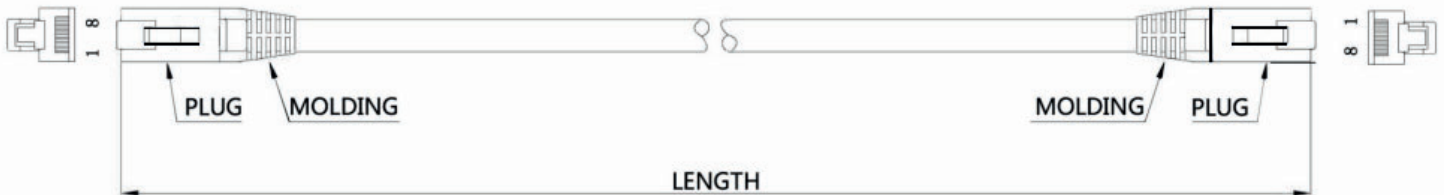

TECHNICAL DRAWING

ORDERING INFORMATION

	Pink RAL 4003	Grey RAL 9002	Red Pantone 1795c	Green RAL 6037	Blue Pantone 7701c	Yellow Pantone 129c	Black Pantone Black 6c	Violet Pantone 7677c	White Between RAL 9002 & 9010	Orange Pantone 7416c
0.2M			L60-2002	L60-3002	L60-4002					
0.3M	L60-0003	L60-1003	L60-2003	L60-3003	L60-4003	L60-5003	L60-6003	L60-7003	L60-8003	L60-9003
0.5M	L60-0005	L60-1005	L60-2005	L60-3005	L60-4005	L60-5005	L60-6005	L60-7005	L60-8005	L60-9005
1M	L60-0010	L60-1010	L60-2010	L60-3010	L60-4010	L60-5010	L60-6010	L60-7010	L60-8010	L60-9010
1.5M	L60-0015	L60-1015	L60-2015	L60-3015	L60-4015	L60-5015	L60-6015	L60-7015	L60-8015	L60-9015
2M	L60-0020	L60-1020	L60-2020	L60-3020	L60-4020	L60-5020	L60-6020	L60-7020	L60-8020	L60-9020
2.5M		L60-1025	L60-2025	L60-3025	L60-4025	L60-5025				
3M	L60-0030	L60-1030	L60-2030	L60-3030	L60-4030	L60-5030	L60-6030	L60-7030	L60-8030	L60-9030
4M	L60-0040	L60-1040	L60-2040	L60-3040	L60-4040	L60-5040	L60-6040	L60-7040	L60-8040	L60-9040
5M	L60-0050	L60-1050	L60-2050	L60-3050	L60-4050	L60-5050	L60-6050	L60-7050	L60-8050	L60-9050
8M	L60-0080	L60-1080	L60-2080	L60-3080	L60-4080	L60-5080	L60-6080	L60-7080	L60-8080	L60-9080
10M	L60-0100	L60-1100	L60-2100	L60-3100	L60-4100	L60-5100	L60-6100	L60-7100	L60-8100	L60-9100
15M	L60-0150	L60-1150	L60-2150	L60-3150	L60-4150	L60-5150	L60-6150	L60-7150	L60-8150	L60-9150
20M	L60-0200	L60-1200	L60-2200	L60-3200	L60-4200	L60-5200	L60-6200	L60-7200	L60-8200	L60-8200