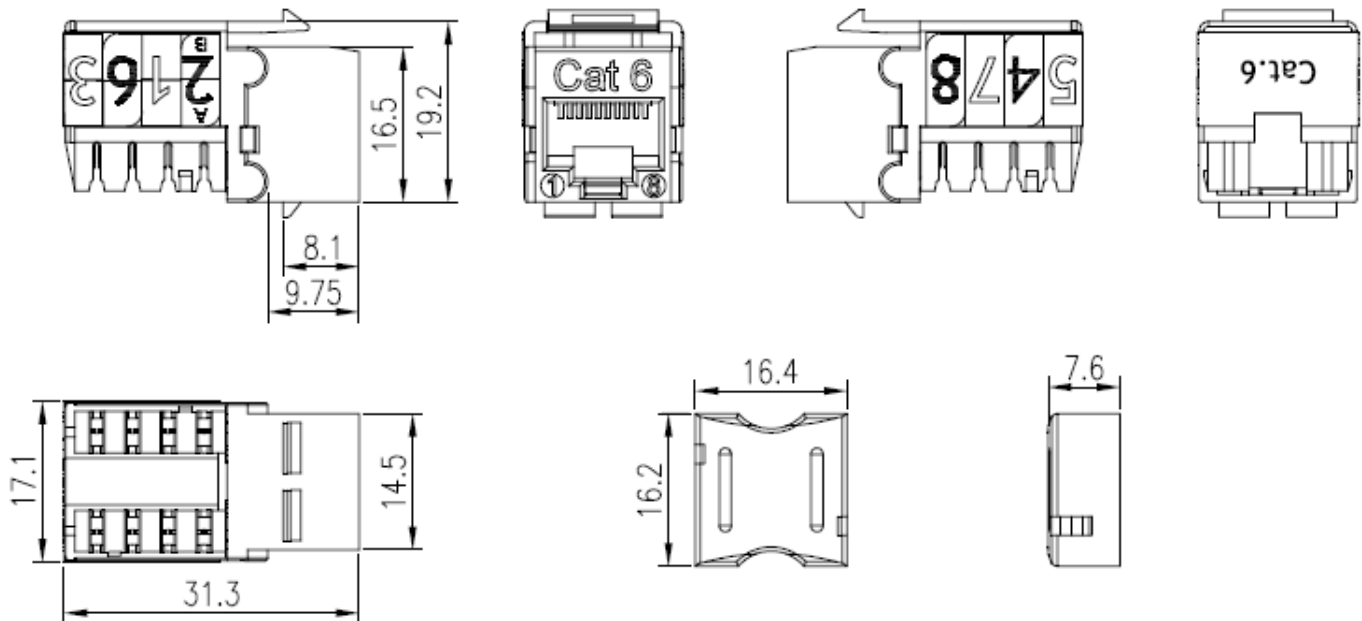

FEATURES:

- Cat6 UTP Module
- IDC Keystone
- Available in White & Black

DESCRIPTION:

Easy-to-install, quick-fit design, available in White & Black, Cat6 RJ45 to IDC Punchdown Keystone Coupler Modules
Fits into our 1 and 2 Port Keystone Housings

- 1 Port White – HCIFP-46
- 1 Port Black – HCIFP-46BK
- 2 Port White – HCIFP-47
- 2 Port Black – HCIFP-47BK

TECHNICAL DRAWING:

ORDERING INFORMATION:

Part Code	Description
HCIFP-65	Cat6 UTP 110 IDC Keystone White
HCIFP-65BK	Cat6 UTP 110 IDC Keystone Black