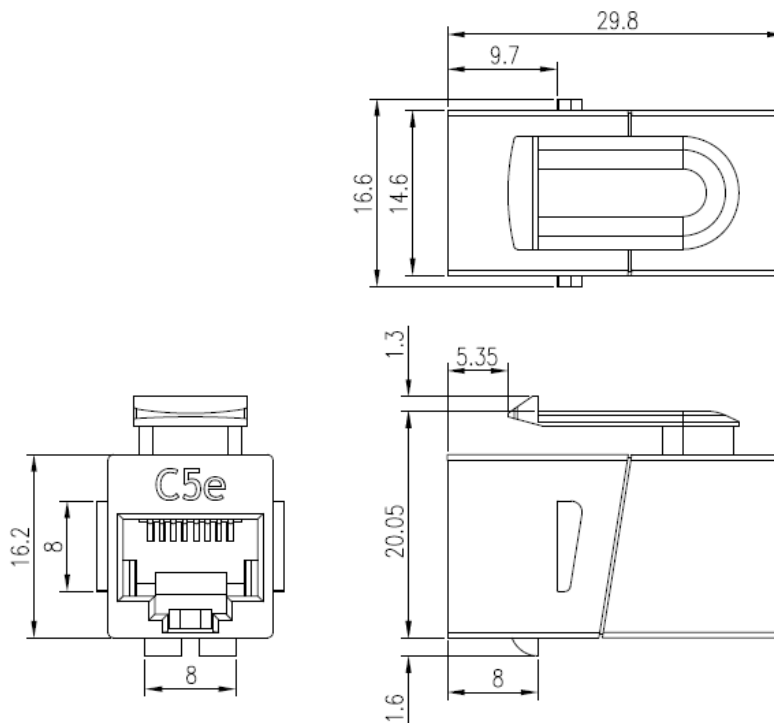

FEATURES:

- Cat5e UTP Module
- Female - Female
- Available in White & Black

DESCRIPTION:

Easy-to-install, quick-fit design, available in White & Black, Cat5e RJ45/UTP Keystone Coupler Modules

Fits into our 1 and 2 Port Keystone Housings

- 1 Port White – HCIFP-46
- 1 Port Black – HCIFP-46BK
- 2 Port White – HCIFP-47
- 2 Port Black – HCIFP-47BK

TECHNICAL DRAWING:

ORDERING INFORMATION:

Part Code	Description
HCIFP-61	Cat5e UTP Female - Female Keystone White
HCIFP-61BK	Cat5e UTP Female - Female Keystone Black