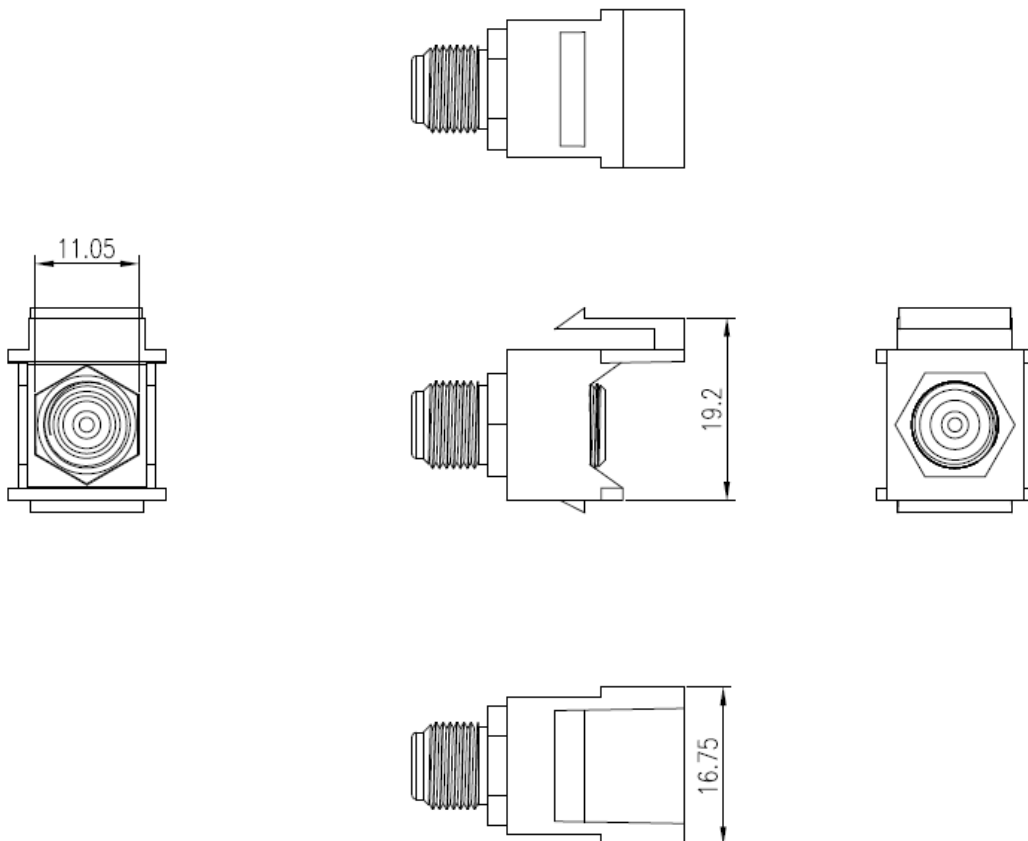

FEATURES:

- F-Type Female - Female
- Keystone
- Available in White & Black

DESCRIPTION:

Easy-to-install, quick-fit design, available in White & Black, F-Type (Digital/Satellite) Keystone Coupler Module. Fits into our 1 and 2 Port Keystone Housings

- 1 Port White – HCIFP-46
- 1 Port Black – HCIFP-46BK
- 2 Port White – HCIFP-47
- 2 Port Black – HCIFP-47BK

TECHNICAL DRAWING:

ORDERING INFORMATION:

Part Code	Description
HCIFP-25	F-Type Female – Female Keystone White
HCIFP-25BK	F-Type Female – Female Keystone Black