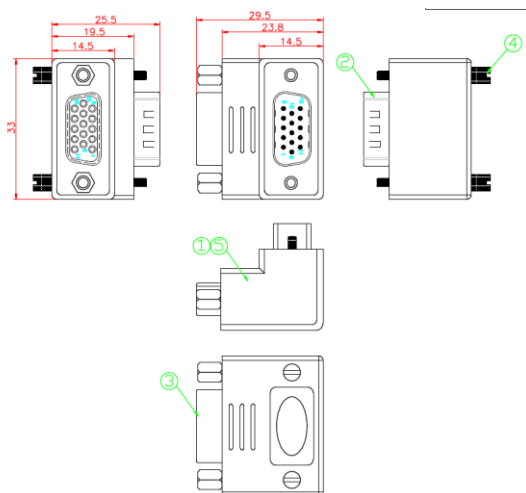

FEATURES:

- SVGA Male – Female Right Angle Gender Changer

DESCRIPTION:

This SVGA male to female right angle adaptor is perfect for connecting a SVGA cable to a PC or monitor with limited space to the rear of the unit.

SPECIFICATIONS:

Connector – SVGA Male: Nickel Plated Shell with Gold Plated Pin and Blue Insulation

Connector – SVGA Female: Nickel Plated Shell with Gold Plated Pin and Blue Insulation

TECHNICAL DRAWING:

PIN OUT	
DB15 Female	DB15 Female
1	1
2	2
~	
14	14
15	15
G	G

ORDERING INFORMATION:

Part Code	Description
GENCHR/A-15MF	SVGA HD15 Male – Female Right Angle Adaptor