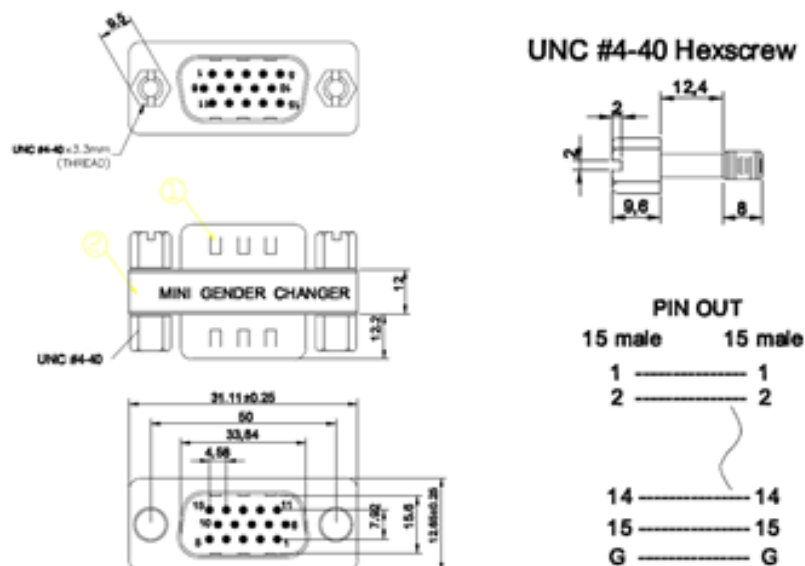

FEATURES:

- SVGA Male – Male Gender Changer

DESCRIPTION:

This slimline gender changer, HD15 male to male effectively converts a cable with a HD15 female connector to a cable with a HD15 male connector.

SPECIFICATIONS:

Connector – SVGA Male: Nickel Plated Shell with Blue Insulation

TECHNICAL DRAWING:

ORDERING INFORMATION:

Part Code	Description
GENCHAN15M	SVGA HD15 Male – Male Gender Changer