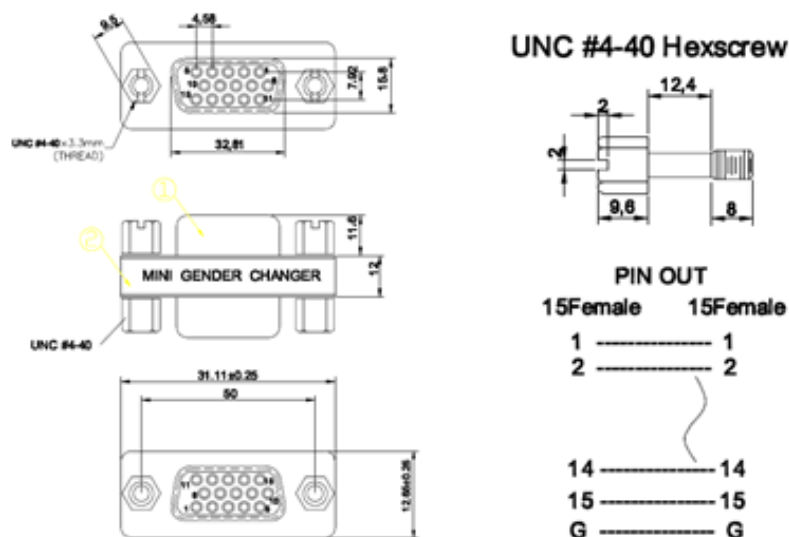

### FEATURES:

- SVGA Female – Female Gender Changer

### DESCRIPTION:

This slimline gender changer, HD15 female to female effectively converts a cable with a HD15 male connector to a cable with a HD15 female connector.

### SPECIFICATIONS:

Connector – SVGA Female: Nickel Plated Shell with Blue Insulation

### ORDERING INFORMATION:

Part Code	Description
GENCHAN15F	SVGA HD15 Female – Female Gender Changer