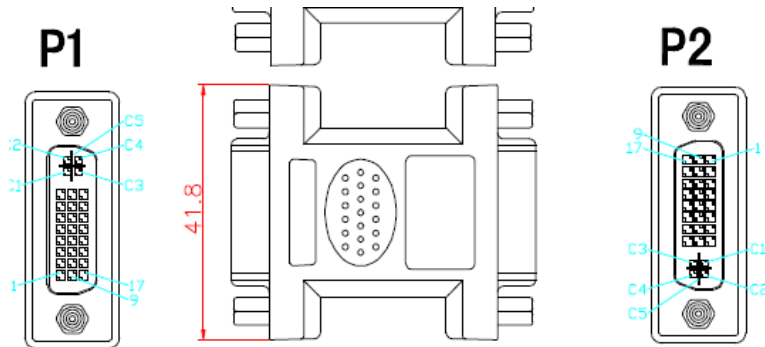

FEATURES:

- DVI Female – Female Adaptor
- Black PVC

DESCRIPTION:

This adaptor has female DVI Dual Link connections on both sides and is useful for connecting two male DVI-I cables to extend the cable. It can also act as a gender changer to convert a Male - Male lead into a Male – Female lead should the need arise.

SPECIFICATIONS:

Connector – DVI Female - Gold Plated Pin and Shell

TECHNICAL DRAWING:

ORDERING INFORMATION:

Part Code	Description
DVI-20	DVI-I Female – Female (Gold) 24+5 Dual Link Black Adaptor