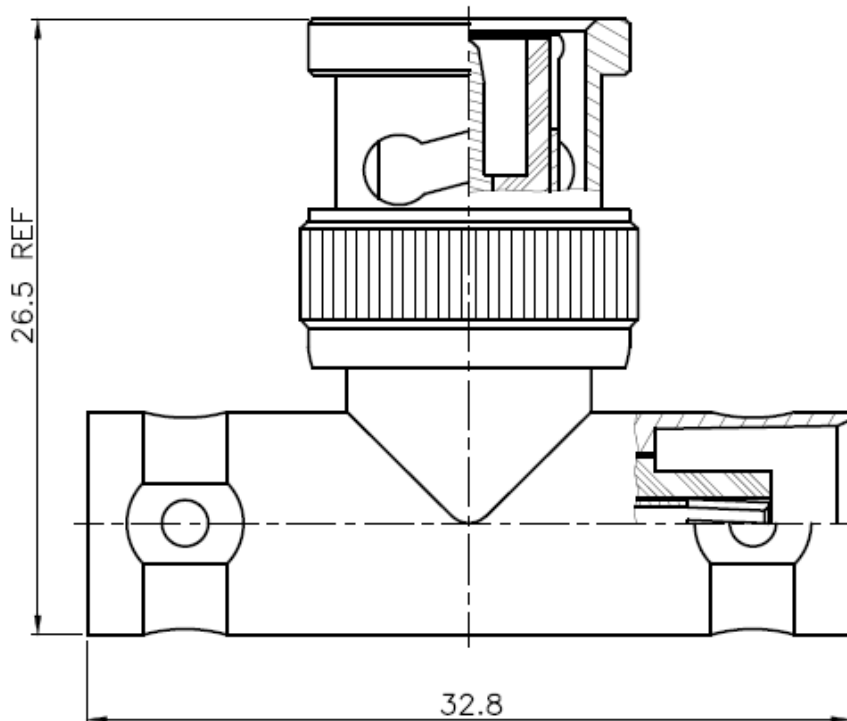

FEATURES:

- BNC T Adaptor Plug – Socket - Socket
- 1 Male – 2 Female Connectors

DESCRIPTION:

BNC 'T' Shaped Adaptor with 1 x Male connector and 2 x Female connectors

TECHNICAL DRAWING:

ORDERING INFORMATION:

Part Code	Description
BNC24	BNC T-Adaptor Plug – Socket - Socket