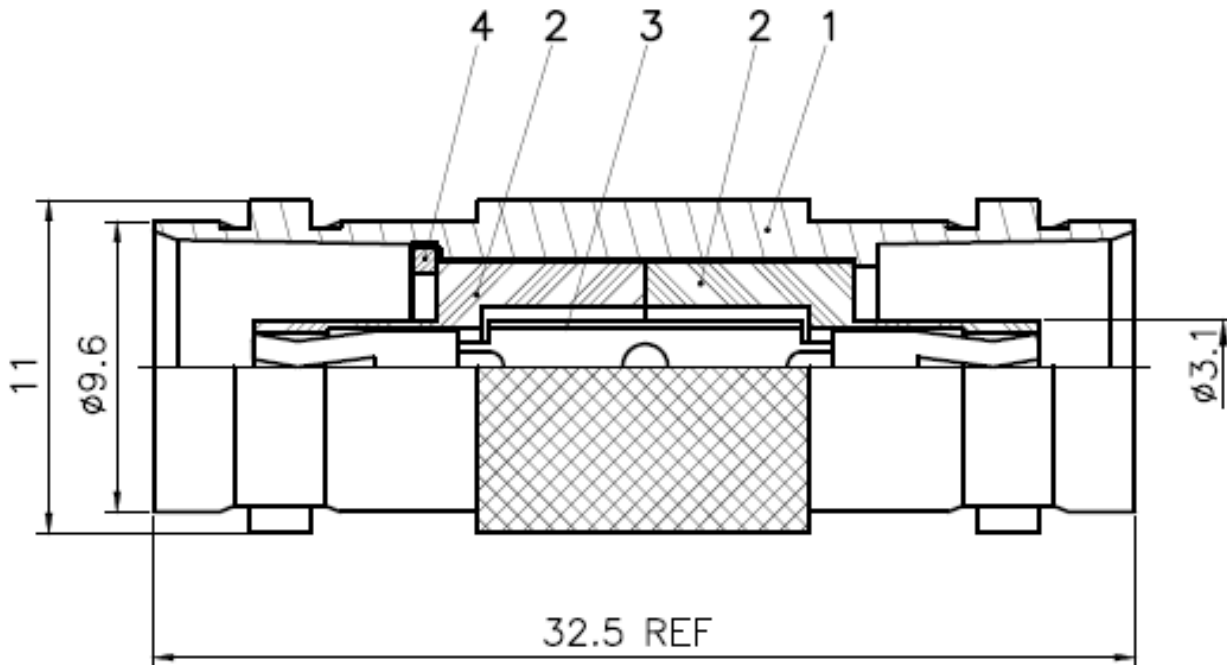

FEATURES:

- BNC Inline Socket – Socket Coupler
- Diecast

DESCRIPTION:

Straight-through BNC Diecast Female to Female coupler for joining two Male connected cables. Manufactured from nickel plated brass.

TECHNICAL DRAWING:

ORDERING INFORMATION:

Part Code	Description
BNC20-75	BNC Inline Socket – Socket Coupler 75 Ohm Diecast