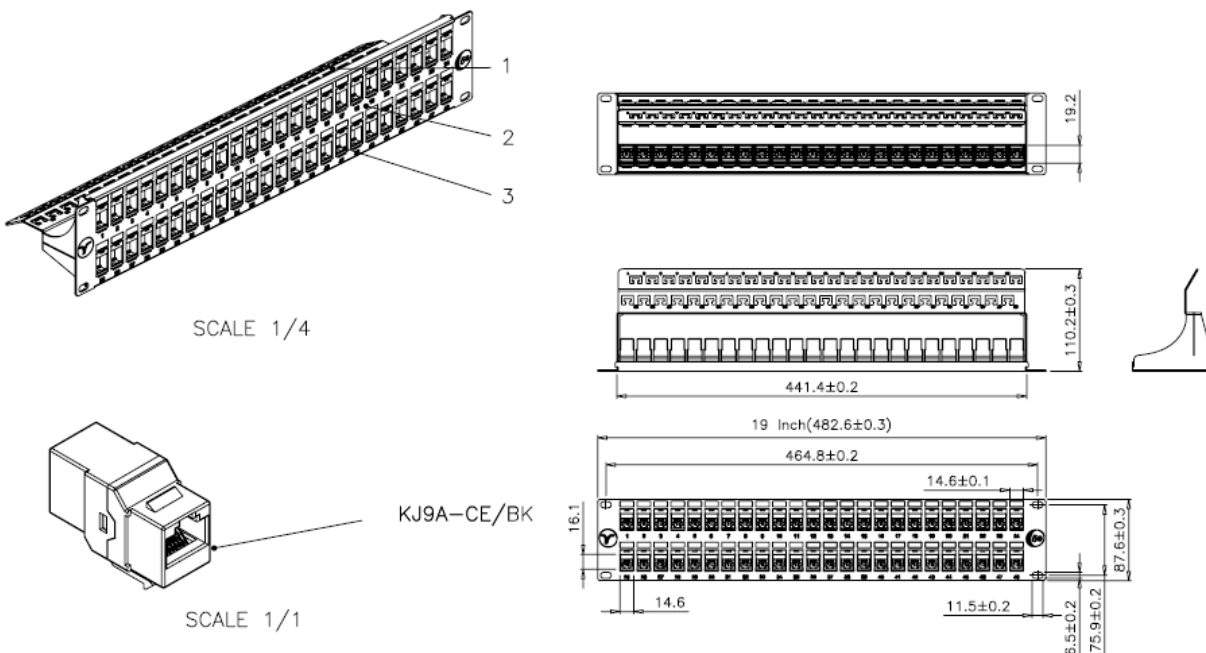

### FEATURES:

- Cat5e UTP Coupler Panel
- 2U (Only 48Port)
- Black
- Available in 16, 24 and 48 port
- Removable rear cable management bar
- Easy installation – no punch down required

### DESCRIPTION:

Cablenet Cat5e Through Coupler Patch Panel is capable of data rates up to 1Gb/sec. It incorporates a removable rear cable management bar and comes complete with cable ties. Installation could not be simpler. Just plug in your patch cables – no punch down required. Available in 16, 24 and 48 port versions.

### SPECIFICATIONS:

Panel: 1.5mm thickness with black colour painted  
 Coupler: Cat5e Inline coupler Keystone Jack

### ORDERING INFORMATION:

Part Code	Description
72-3384	16 Port Cat5e UTP 1u Coupler Panel
72-3385	24 Port Cat5e UTP 1u Coupler Panel
72-3386	48 Port Cat5e UTP 2u Coupler Panel