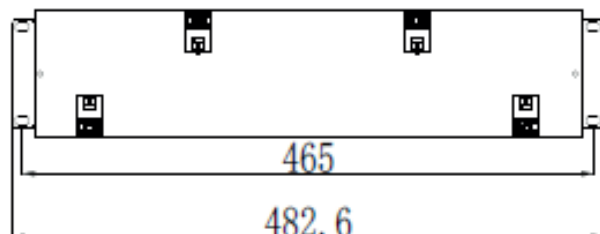

FEATURES

- Slotted Cable Manager
- Black
- 19inches
- 92mm Depth
- Available in 1u & 2u

DESCRIPTION

The Cablenet range of 19inch Cable Management Bars enables the neat routing of cables within a 19inch rack/cabinet.
Available in 1u and 2u.

TECHNICAL DRAWING

72-2694

72-2695

ORDERING INFORMATION

Part Code	Description
72-2694	1u Slotted Finger 19inch 92mm Depth Cable Management Black
72-2695	2u Slotted Finger 19inch 92mm Depth Cable Management Black