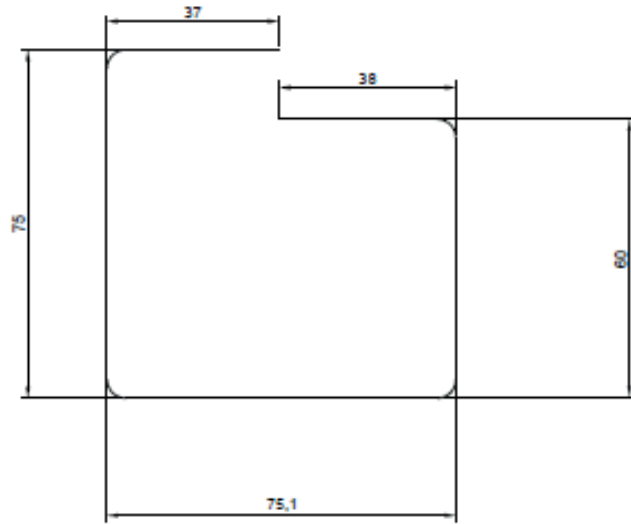

FEATURES

- Cable Management Ring
- Black
- 100mm x 75mm
- 75mm x 75mm
- 120mm x 110mm

TECHNICAL DRAWING

72-2685

72-2686

ORDERING INFORMATION

Part Code	Description
72-2685	100mm x 75mm Cable Management Ring Black
72-2686	75mm x 75mm Cable Management Ring Black
72-2688	120mm x 110mm Cable Management Ring Black