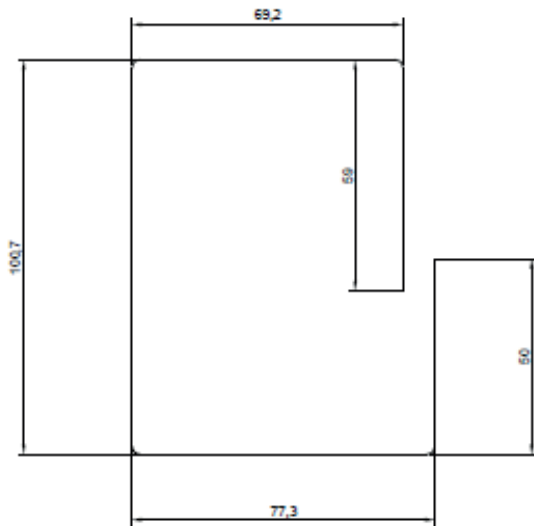

FEATURES

- Cable Management Ring
- Black
- 100mm x 75mm
- 75mm x 75mm
- 120mm x 110mm

TECHNICAL DRAWING

72-2685

72-2686

ORDERING INFORMATION

Part Code	Description
72-2685	100mm x 75mm Cable Management Ring Black
72-2686	75mm x 75mm Cable Management Ring Black
72-2688	120mm x 110mm Cable Management Ring Black