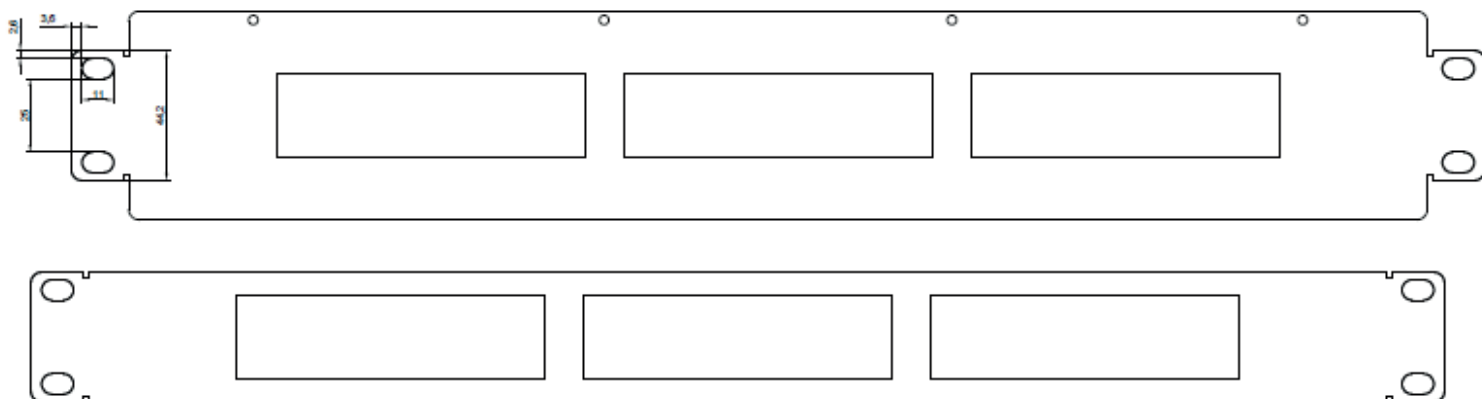

## FEATURES

- 1u Brush Strip Panel
- 4 Rings
- Black
- Available in 1u

## DESCRIPTION

The Cablenet range of 19inch Cable Management Bars enables the neat routing of cables within a 19 inch rack/cabinet.  
Available in 1u only.

## ORDERING INFORMATION

Part Code	Description
72-2683	1u Brush Strip Panel 4 Ring Black