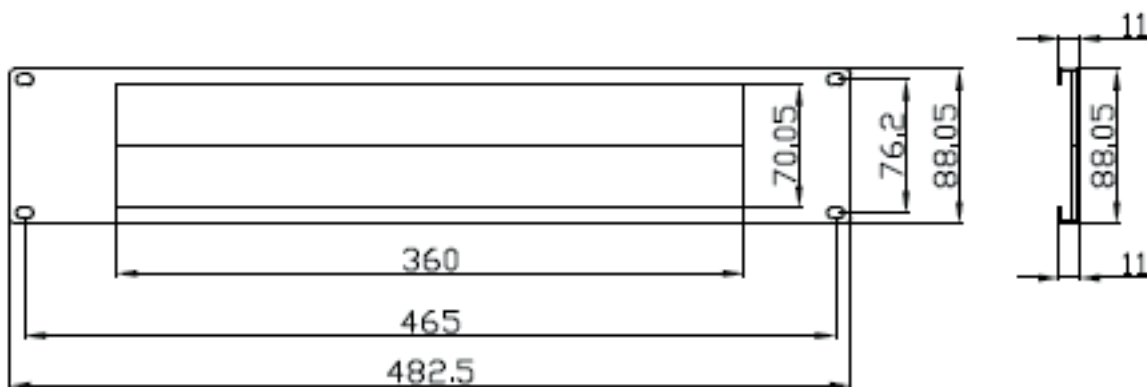

FEATURES

- Brush Letterbox Cable Tidy Panel
- Black - RAL 9005
- 2u
- Steel
- Only Available in Black

DESCRIPTION

Cablenets range of 19inch Cable Management Bars enables neat routing of cables within a 19inch rack/cabinet.

TECHNICAL DRAWING

ORDERING INFORMATION

Part Code	Description
72-2682	2u Brush Strip Panel Letterbox Style Black