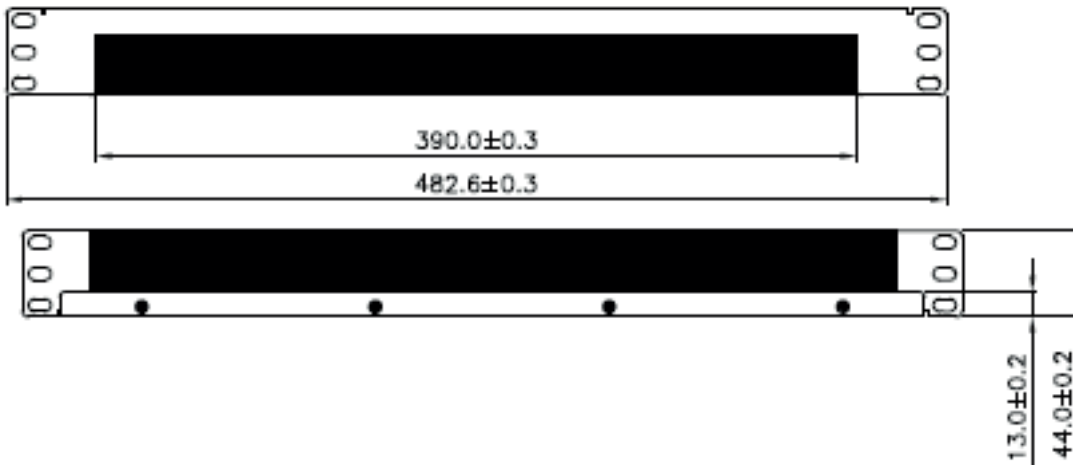

FEATURES

- 1u Brush Strip Panel
- Half Open Top Style
- Black
- Available in 1u

DESCRIPTION

The Cablenet range of 19inch Cable Management Bars enables the neat routing of cables within a 19 inch rack/cabinet.
Available in 1u only.

TECHNICAL DRAWING

ORDERING INFORMATION

Part Code	Description
72-2681	1u Brush Strip Panel Half Open Top Style Black