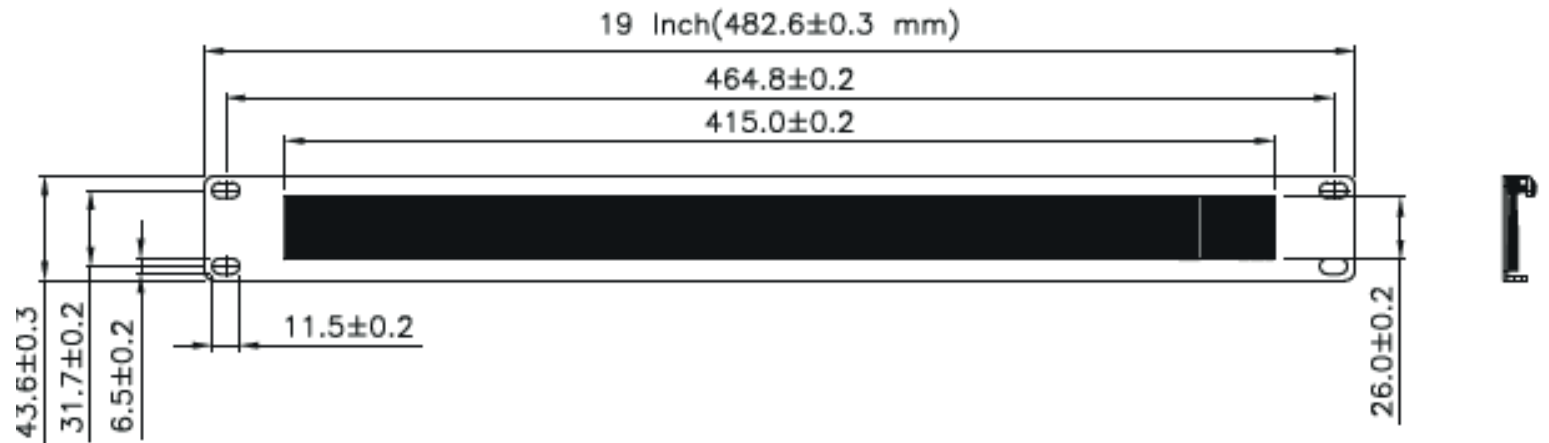

FEATURES

- Brush Letterbox Cable Tidy Panel
- Black
- 1u
- Steel - 1.5mm Thickness

DESCRIPTION

Cablenets range of 19inch Cable Management Bars enables the neatening of cables within a 19inch rack/cabinet.

TECHNICAL DRAWING

ORDERING INFORMATION

Part Code	Description
72-2680	1u Brush Letterbox Cable Tidy Panel Black