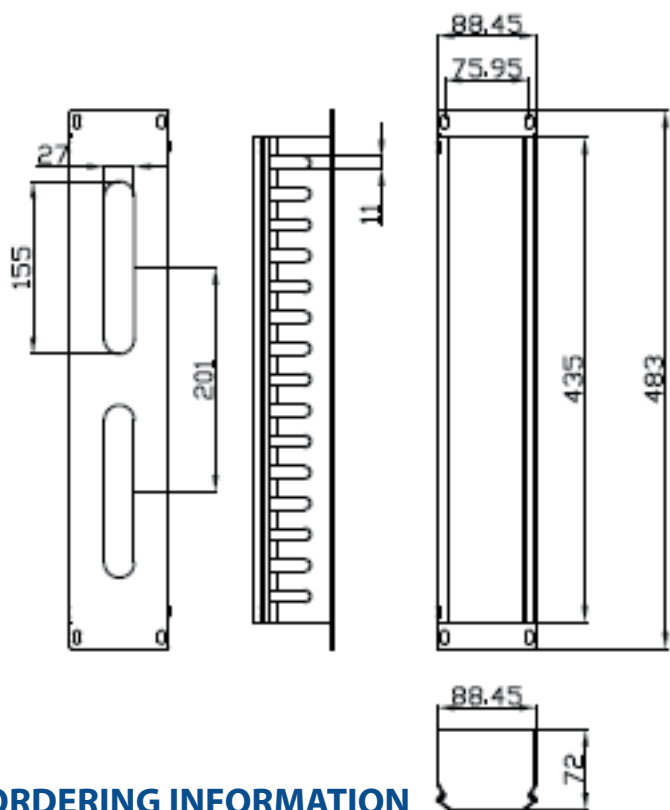

FEATURES

- Cable Dump Panel with Pass Through
- Black - RAL9005
- 2u
- Steel

DESCRIPTION

Cablenets range of 19inch Cable Management Bars enables the neat routing of cables within a 19inch rack/cabinet.

TECHNICAL DRAWING

ORDERING INFORMATION

Part Code	Description
72-2679	2u Cable Dump Panel Steel with Pass Through Black