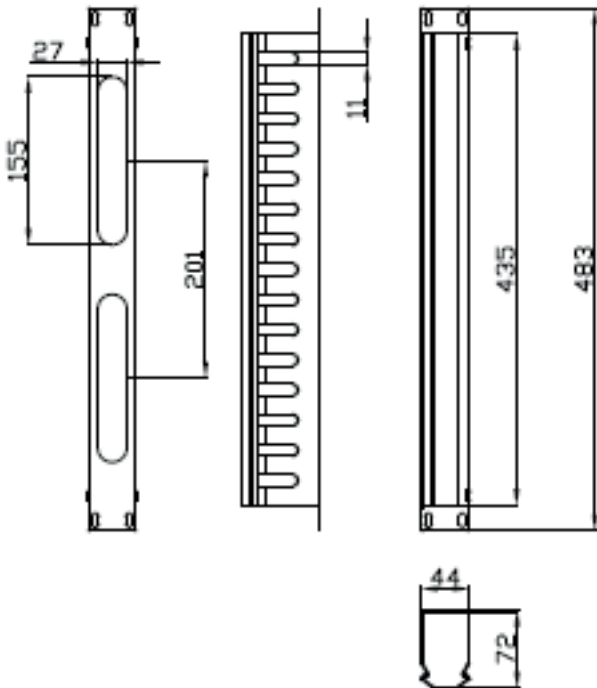

FEATURES

- Cable Dump Panel with Pass Through
- Black - RAL9005
- 1u
- Steel

DESCRIPTION

Cablenets range of 19inch Cable Management Bars enables the neat routing of cables within a 19inch rack/cabinet.

TECHNICAL DRAWING

ORDERING INFORMATION

Part Code	Description
72-2678	1u Cable Dump Panel Steel with Pass Through Black