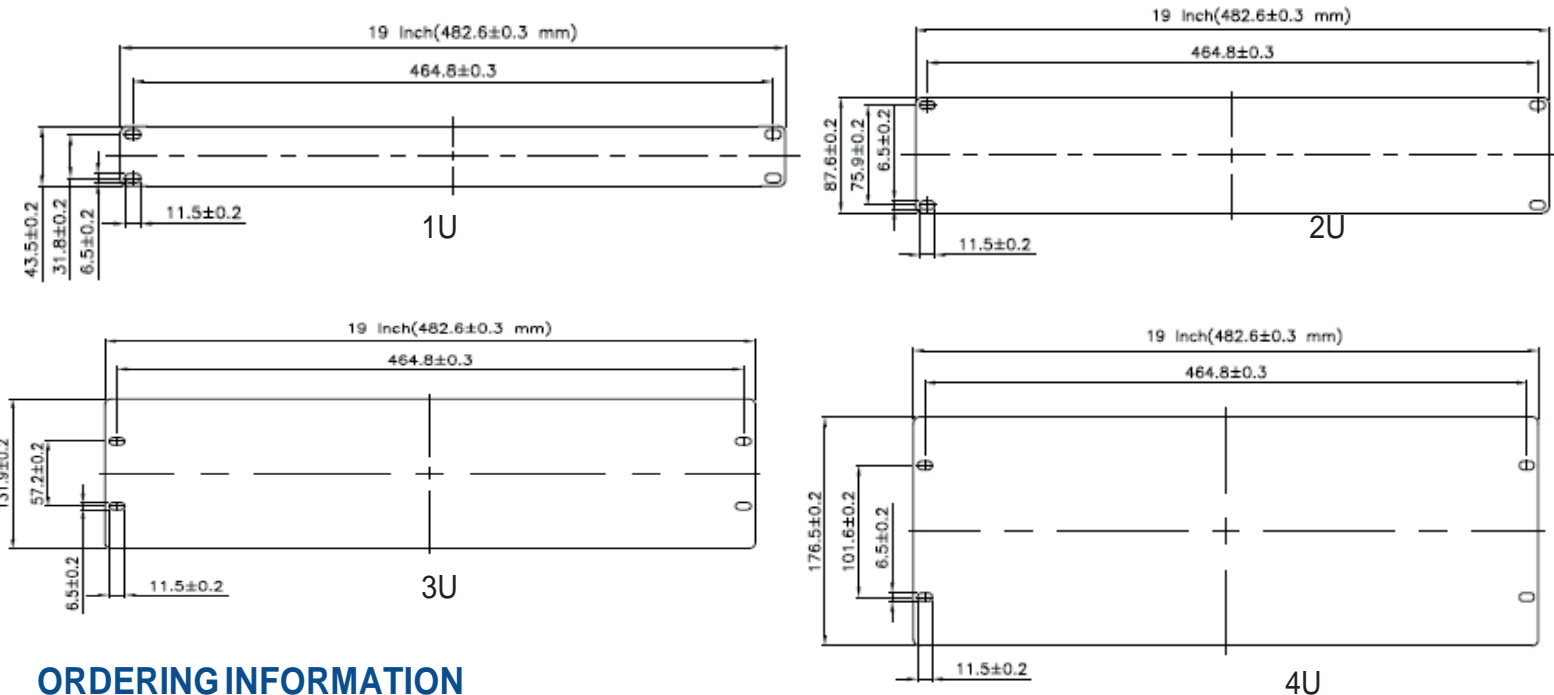

FEATURES

- 19inch Blanking Panels
- Black
- 1.5mm Thickness
- Available in 1u, 2u, 3u and 4u

DESCRIPTION

Cablenets 19inch Blanking Panels are secured in place by the use of standard cage nuts and screws. They are key to maintaining airflow in a cabinet/enclosure, thus helping to reduce any hotspots in this space.

Available in 1u, 2u, 3u and 4u variants.

TECHNICAL DRAWING

ORDERING INFORMATION

Part Code	Description
72-2667	1u 19inch Blanking Panel Black
72-2666	2u 19inch Blanking Panel Black
72-2665	3u 19inch Blanking Panel Black
72-2664	4u 19inch Blanking Panel Black