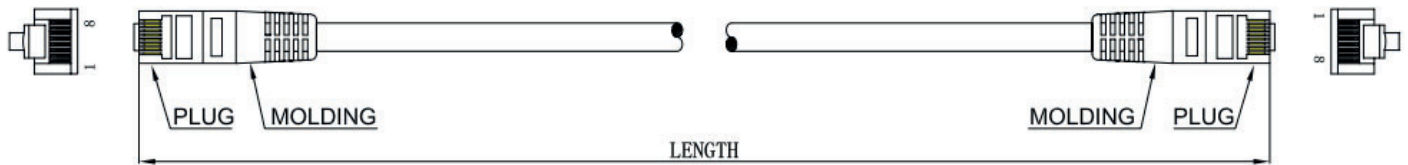

### FEATURES

- Category 6 Network Patch Leads
- Flush Moulded Strain Relief Boot
- Stranded Copper 7/0.2 24AWG
- Constructed with RJ45 Plugs
- 10/100/1000 Base-T Gigabit Ethernet
- Storage & Operating Temperature Range: -20°C to 60°C
- Available in 10 different colours

### DESCRIPTION

Cablenet PVC Category 6 U/UTP Leads are manufactured, tested and verified to the ISO11801 Class D+ and ANSI/EIA/TIA standards for enhanced performance. They are constructed with RJ45 plugs and quality UL approved Stranded Category 6 Cable.

These are available in 13 different lengths and manufactured in 10 colours

### ORDERING INFORMATION

	Pink	Grey	Red	Green	Blue	Yellow	Black	Violet	White	Orange
<b>0.3M</b>	60-0003	60-1003	60-2003	60-3003	60-4003	60-5003	60-6003	60-7003	60-8003	60-9003
<b>0.5M</b>	60-0005	60-1005	60-2005	60-3005	60-4005	60-5005	60-6005	60-7005	60-8005	60-9005
<b>1M</b>	60-0010	60-1010	60-2010	60-3010	60-4010	60-5010	60-6010	60-7010	60-8010	60-9010
<b>1.5M</b>	60-0015	60-1015	60-2015	60-3015	60-4015	60-5015	60-6015	60-7015	60-8015	60-9015
<b>2M</b>	60-0020	60-1020	60-2020	60-3020	60-4020	60-5020	60-6020	60-7020	60-8020	60-9020
<b>2.5M</b>		60-1025	60-2025	60-3025	60-4025	60-5025				
<b>3M</b>	60-0030	60-1030	60-2030	60-3030	60-4030	60-5030	60-6030	60-7030	60-8030	60-9030
<b>4M</b>	60-0040	60-1040	60-2040	60-3040	60-4040	60-5040	60-6040	60-7040	60-8040	60-9040
<b>5M</b>	60-0050	60-1050	60-2050	60-3050	60-4050	60-5050	60-6050	60-7050	60-8050	60-9050
<b>8M</b>	60-0080	60-1080	60-2080	60-3080	60-4080	60-5080	60-6080	60-7080	60-8080	60-9080
<b>10M</b>	60-0100	60-1100	60-2100	60-3100	60-4100	60-5100	60-6100	60-7100	60-8100	60-9100
<b>15M</b>	60-0150	60-1150	60-2150	60-3150	60-4150	60-5150	60-6150	60-7150	60-8150	60-9150
<b>20M</b>	60-0200	60-1200	60-2200	60-3200	60-4200	60-5200	60-6200	60-7200	60-8200	60-9200
<b>30M</b>	60-0300	60-1300	60-2300	60-3300	60-4300	60-5300	60-6300	60-7300	60-8300	60-9300