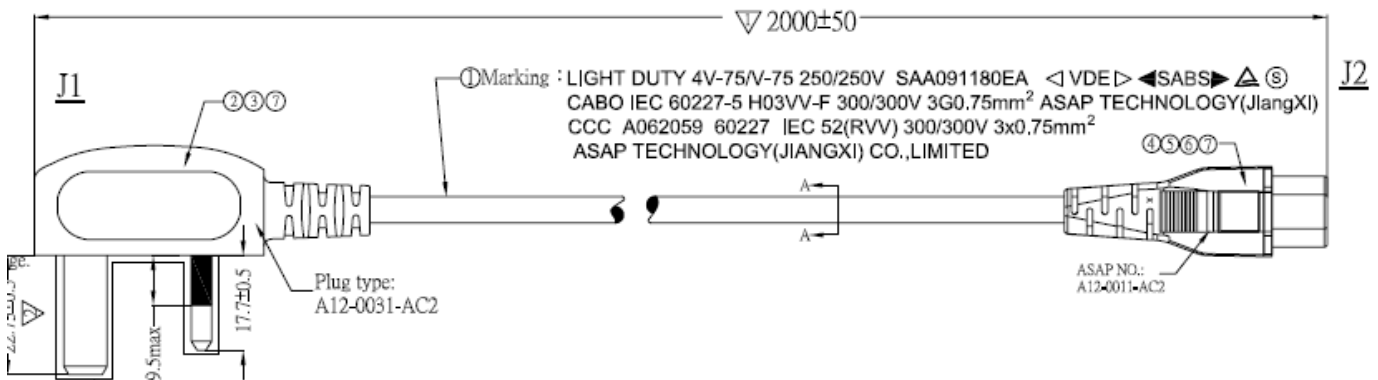

### FEATURES:

- UK – C5
- Fully Moulded Connectors
- Black
- Available in 2 Lengths
- 2m = H03VV-F    5m = H05VV-F Cable
- PVC

### DESCRIPTION:

The UK – C5 (Clover Lead / Micky Mouse) mains cable is frequently used to provide power for lower current electrical appliances, such as laptop/computer power supplies. The connectors are moulded to provide a high-quality cable which is perfect for office and/or comms room use.

### SPECIFICATIONS:

Connector: C5	IEC 60320
Plug: UK	BS 1363
Cable: H03VV-F & H05VV-F	IEC 60227

### ORDERING INFORMATION:

Part Code	Description
42-0560	2m UK (5Amp) – IEC C5 Cloverleaf Black PVC 0.75mm Power Lead
42-0579	5m UK (5Amp) – IEC C5 Cloverleaf Black PVC 0.75mm Power Lead