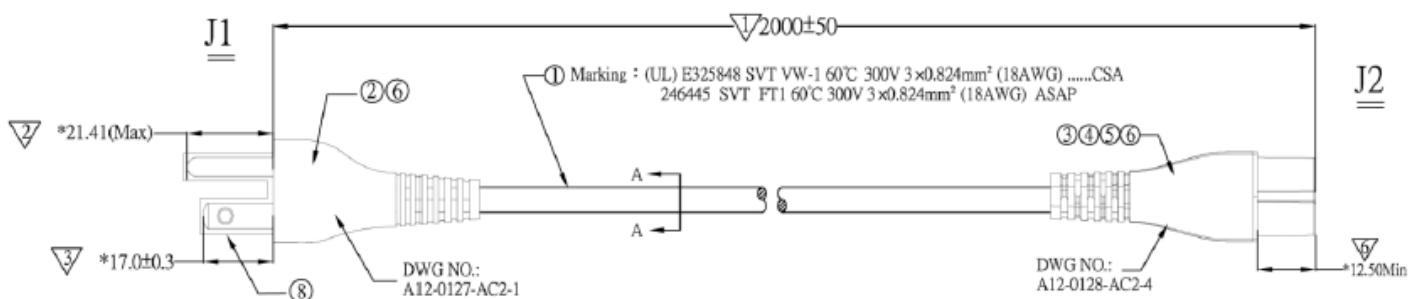

### FEATURES:

- USA (3 Pin) – C5
- Fully moulded connectors
- Black
- Available length: 2m
- 18AWG 3 Core Cable
- PVC

### DESCRIPTION:

The USA Plug (3 Pin) – C5 (Clover Leaf / Mickey Mouse) mains cable is frequently used to provide power for lower current electrical appliances, such as laptop/computer power supplies. The connectors are moulded to provide a high-quality cable which is perfect for office and/or comms room use.

### SPECIFICATIONS:

Connector: C5	UL817, IEC 60320-1
Plug: USA (3 Pin)	UL817
Cable: 18AWG 3 Core	UL62

### ORDERING INFORMATION:

Part Code	Description
42- 0555	2m USA Pug (3 Pin) – IEC C5 Cloverleaf Black PVC Power Lead