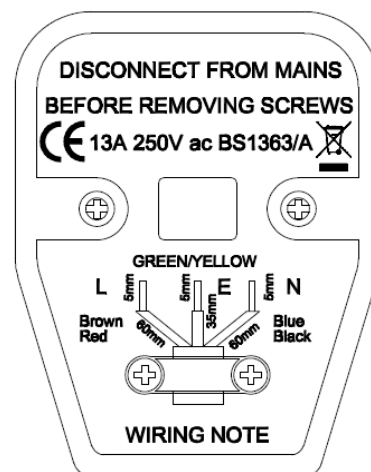

FEATURES:

- UK Mains (13Amp) Socket
- Rewireable
- Black

DESCRIPTION:

This 13A, Black UK Mains socket is fully rewireable with a cable length and plug of your choice. A 13Amp single outlet is designed for use at home, on building sites, stage work, lighting, workshops, planet machinery, generators and many more applications.

SPECIFICATIONS:

Socket: UK (13Amp) BS 1363-1:1995
 BS 1363-2:1995

TECHNICAL DRAWING:

ORDERING INFORMATION:

Part Code	Description
42- 0490	UK Mains Socket (13Amp) Rewireable Black (BS1363)