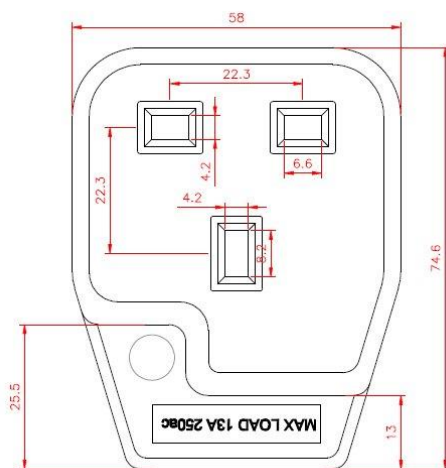

FEATURES:

- UK Mains (13Amp) Socket
- Rewireable
- Black

DESCRIPTION:

This 13A, Black UK Mains socket is fully rewireable with a cable length and plug of your choice. A 13Amp single outlet is designed for use at home, on building sites, stage work, lighting, workshops, planet machinery, generators and many more applications.

SPECIFICATIONS:

Socket: UK (13Amp) BS 1363-1:1995
 BS 1363-2:1995

TECHNICAL DRAWING:

ORDERING INFORMATION:

Part Code	Description
42- 0490	UK Mains Socket (13Amp) Rewireable Black (BS1363)