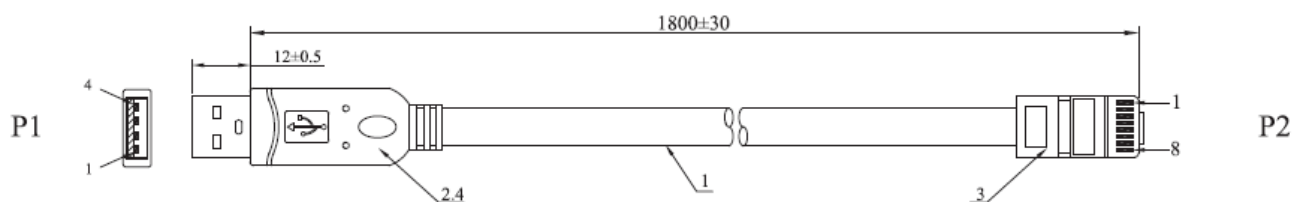

FEATURES:

- Blue Console Cable
- Individually Bagged
- USB Type A Male – RJ45 Male
- 28AWG
- PVC Jacket
- 1.8m length

DESCRIPTION:

Connect a USB equipped laptop/computer to a router console without the need for any special adaptors. Compatible with a Wide range of brands and provides an easy method of connecting to network devices.

SPECIFICATIONS:

Connector – RJ45 8P8C Male

Connector – USB Type A Male with White Insulation.

TECHNICAL DRAWING:

PIN WIRING	
P1	P2
1	1(RTS)
2	2(DTR)
3	3(TXD)
4	4(GND)
5	5(GND)
6	6(RXD)
7	7(DSR)
8	8(CTS)

ORDERING INFORMATION:

Part Code	Description
34-5025	1.8m Blue Console Cable USB Type A Male – RJ45 Male